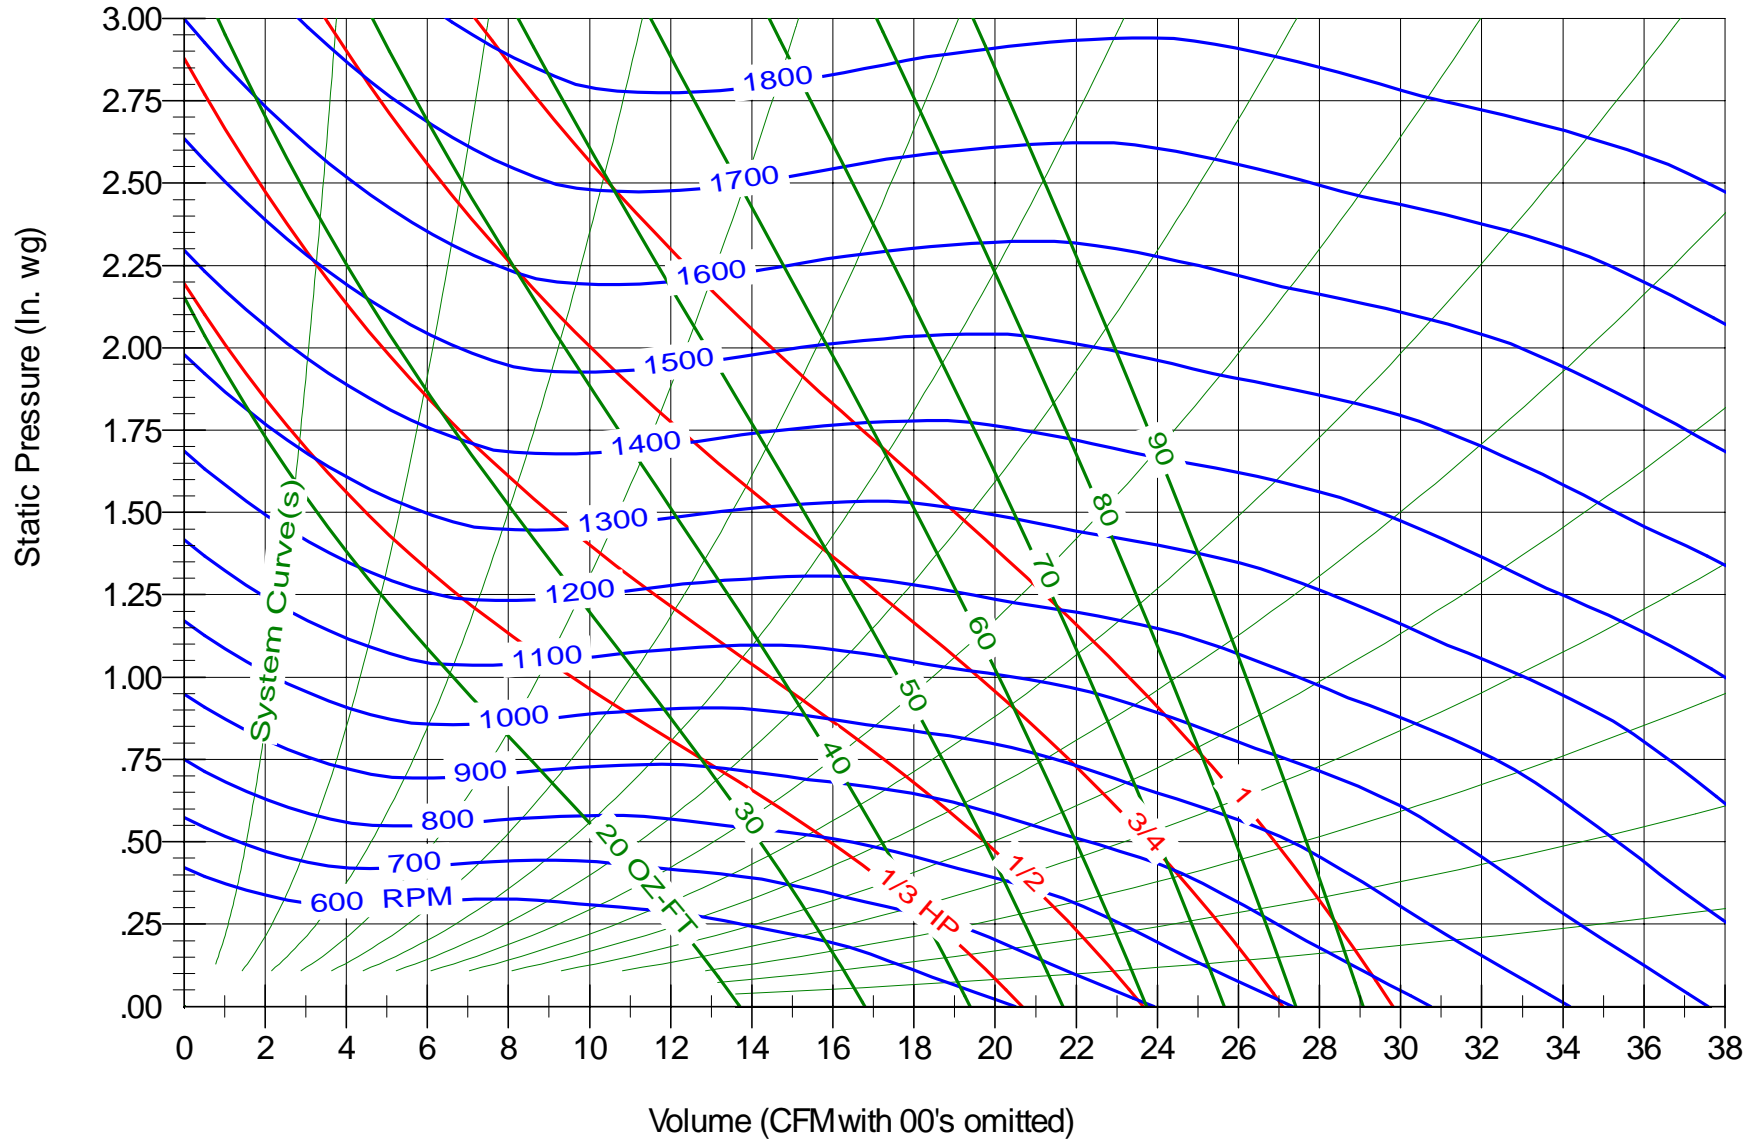

Model G10DD

Bore 1/2"

Performance shown is for installation Type B: Free inlet, Ducted outlet. Power rating bhp does not include transmission losses. Performance ratings do not include the effects of appurtenances (accessories).

DELHI INDUSTRIES INC.
Delhi, Ontario
Phone: (519) 582-2440
Fax (519)582-0581
www.delhi-industries.com