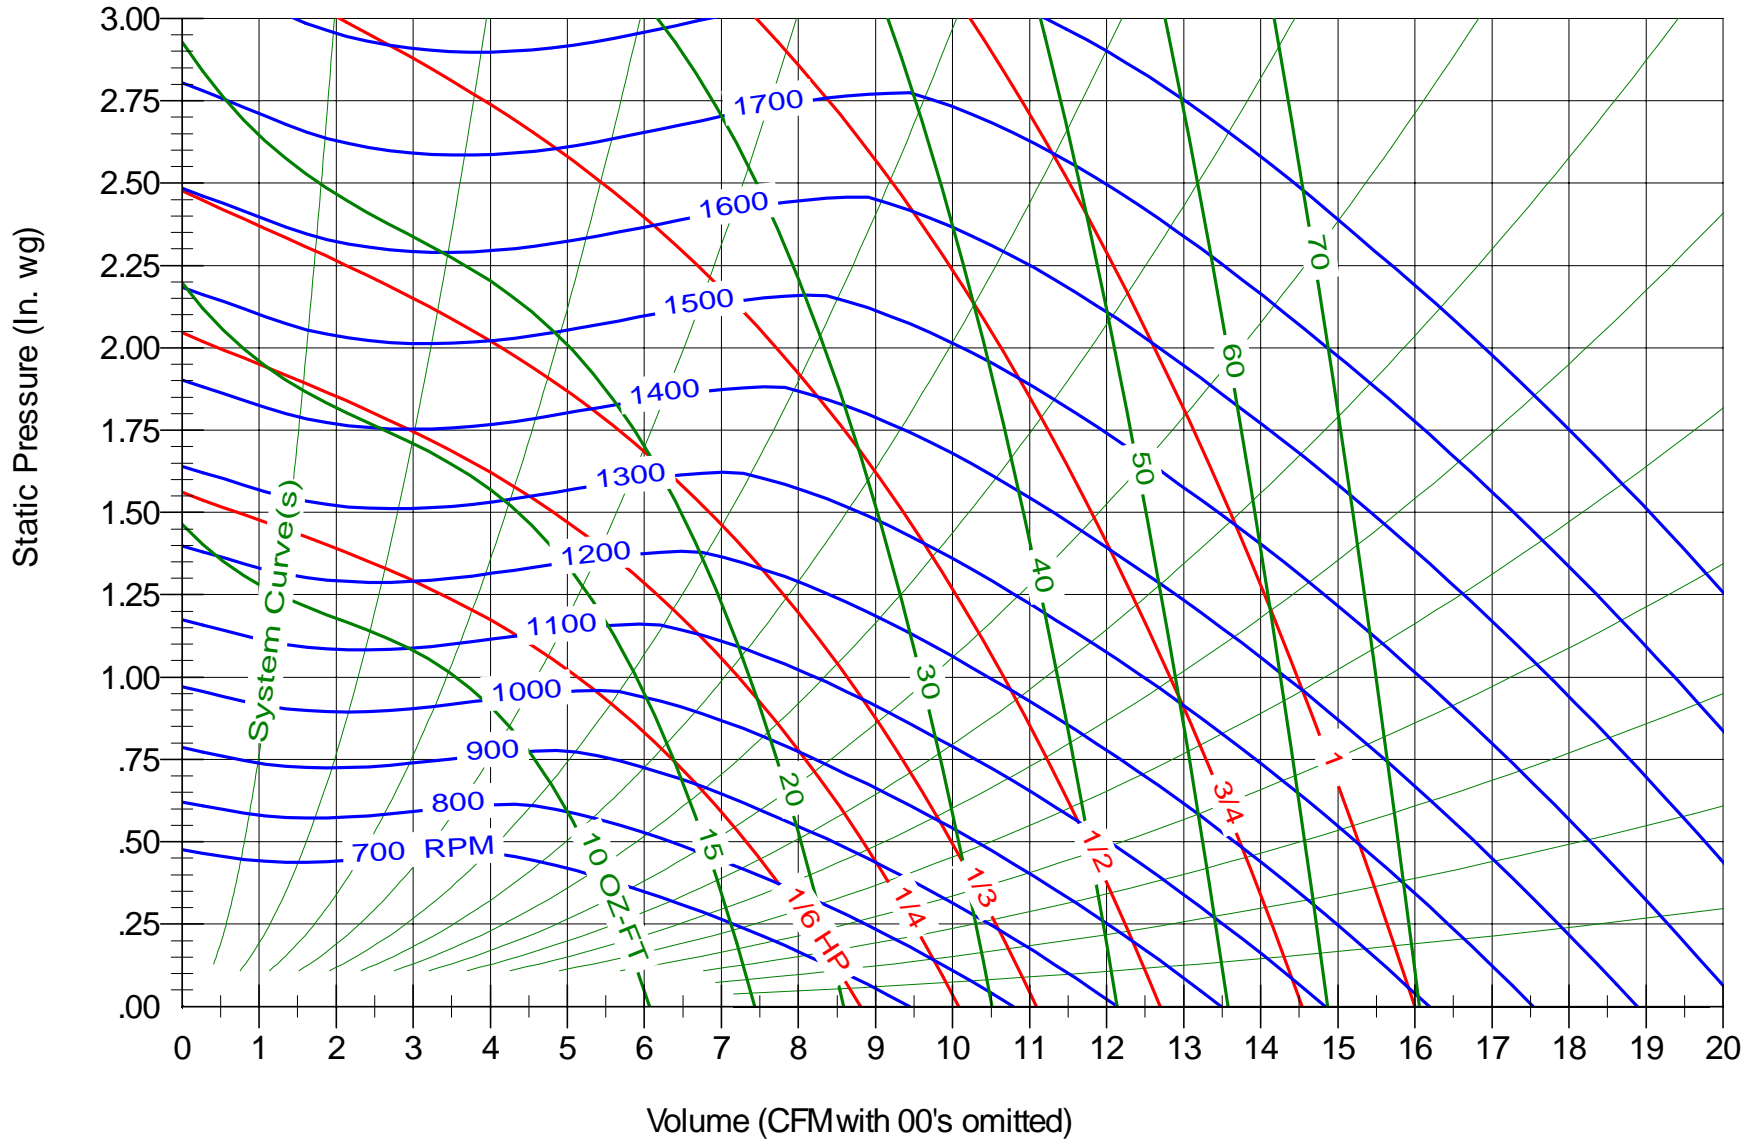

Model G10-5DD

Bore 1/2"

Performance shown is for installation Type B: Free inlet, Ducted outlet. Power rating bhp does not include transmission losses. Performance ratings do not include the effects of appurtenances (accessories).

DELHI INDUSTRIES INC.
Delhi, Ontario
Phone: (519) 582-2440
Fax (519)582-0581
www.delhi-industries.com