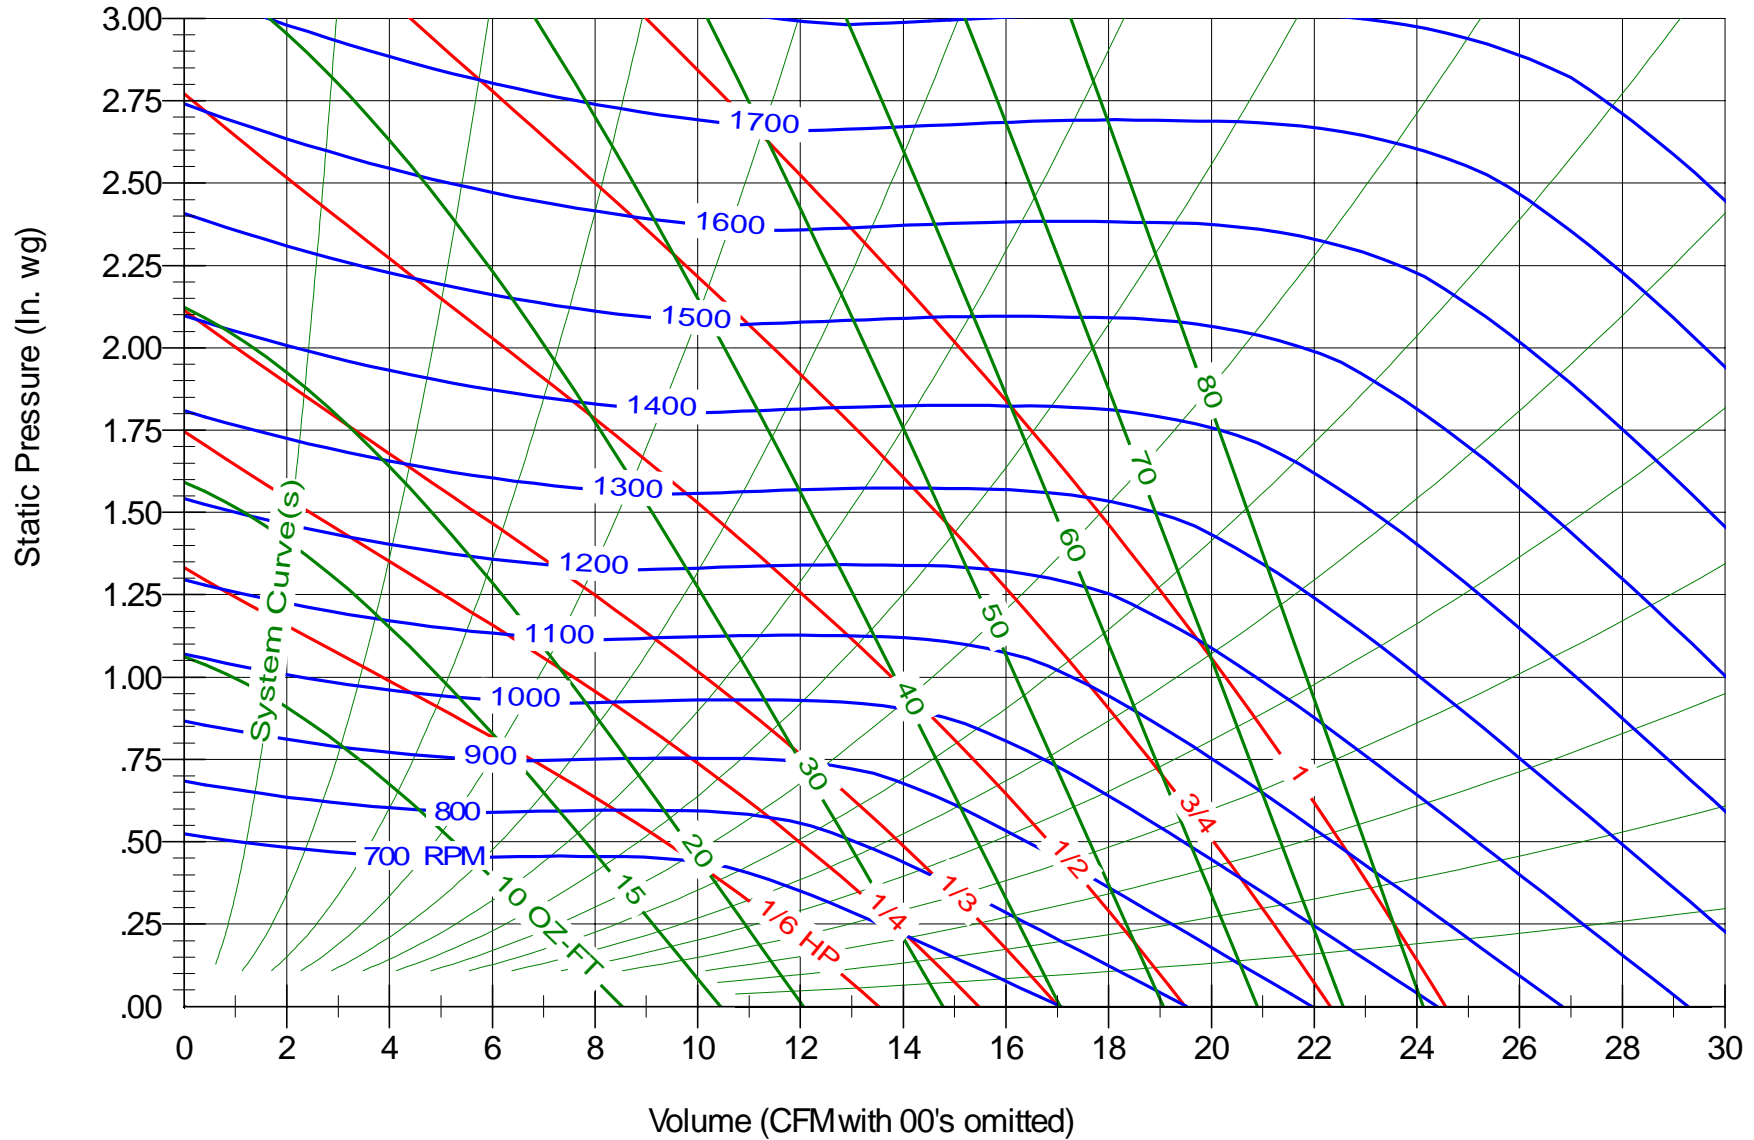

Model G10-7DD

Bore 1/2"

Performance shown is for installation Type B: Free inlet, Ducted outlet. Power rating bhp does not include transmission losses. Performance ratings do not include the effects of appurtenances (accessories).

DELHI INDUSTRIES INC.
Delhi, Ontario
Phone: (519) 582-2440
Fax (519)582-0581
www.delhi-industries.com