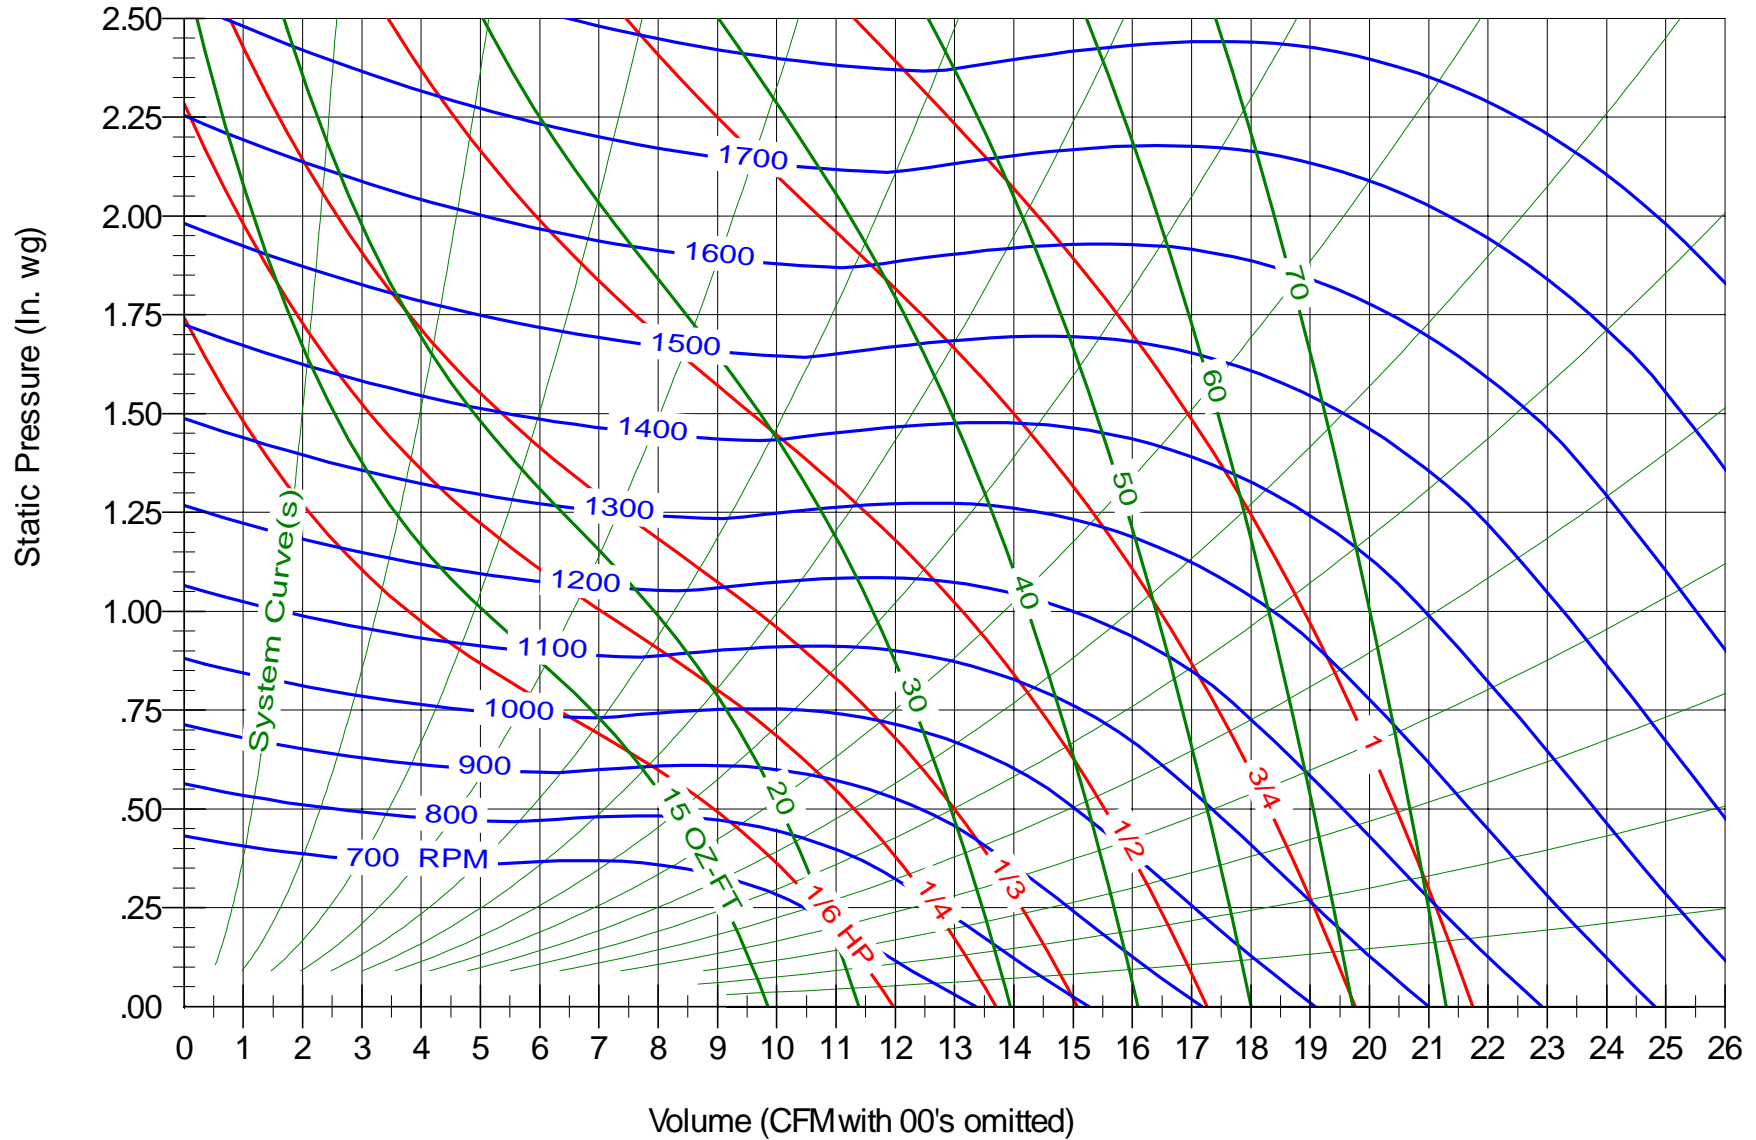

Model G9-7DD

Bore 1/2"

Performance shown is for installation Type B: Free inlet, Ducted outlet. Power rating bhp does not include transmission losses. Performance ratings do not include the effects of appurtenances (accessories).

DELHI INDUSTRIES INC.
Delhi, Ontario
Phone: (519) 582-2440
Fax (519)582-0581
www.delhi-industries.com