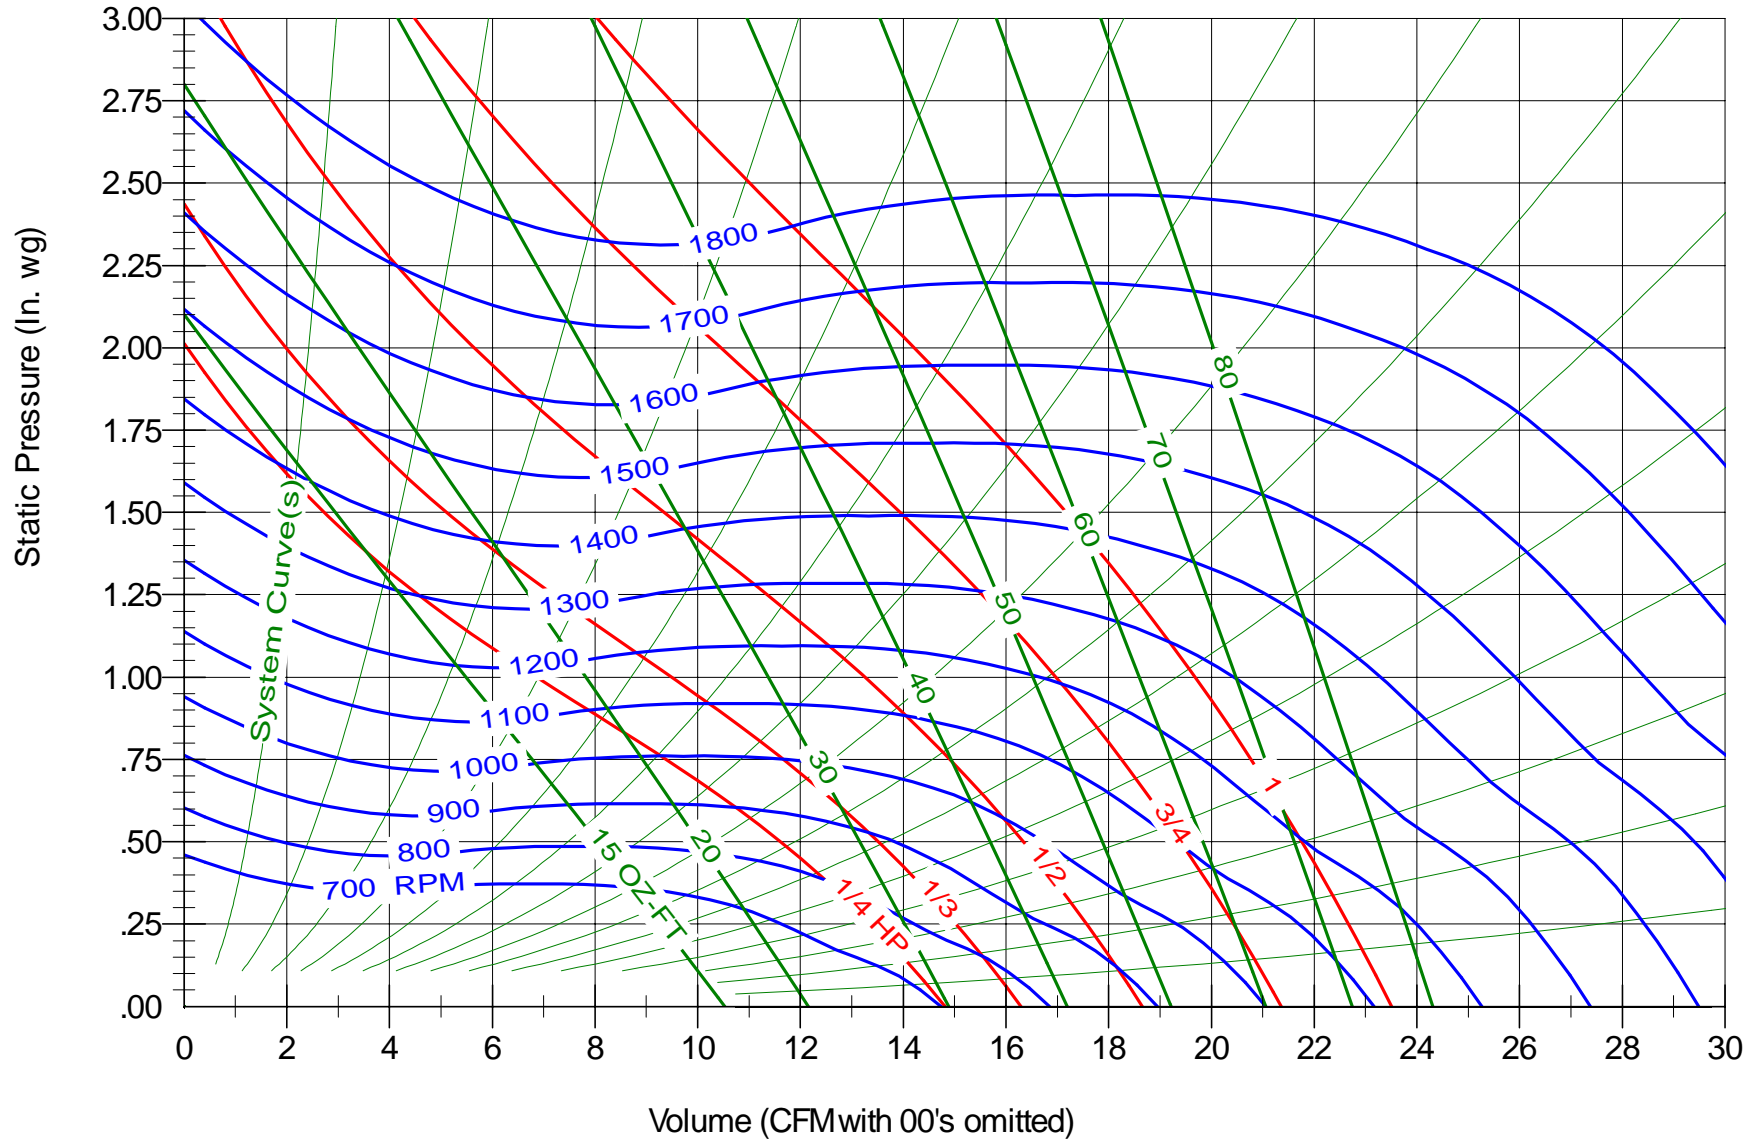

Model G9-8DD

Bore 1/2"

Performance shown is for installation Type B: Free inlet, Ducted outlet. Power rating bhp does not include transmission losses. Performance ratings do not include the effects of appurtenances (accessories).

DELHI INDUSTRIES INC.
Delhi, Ontario
Phone: (519) 582-2440
Fax (519)582-0581
www.delhi-industries.com