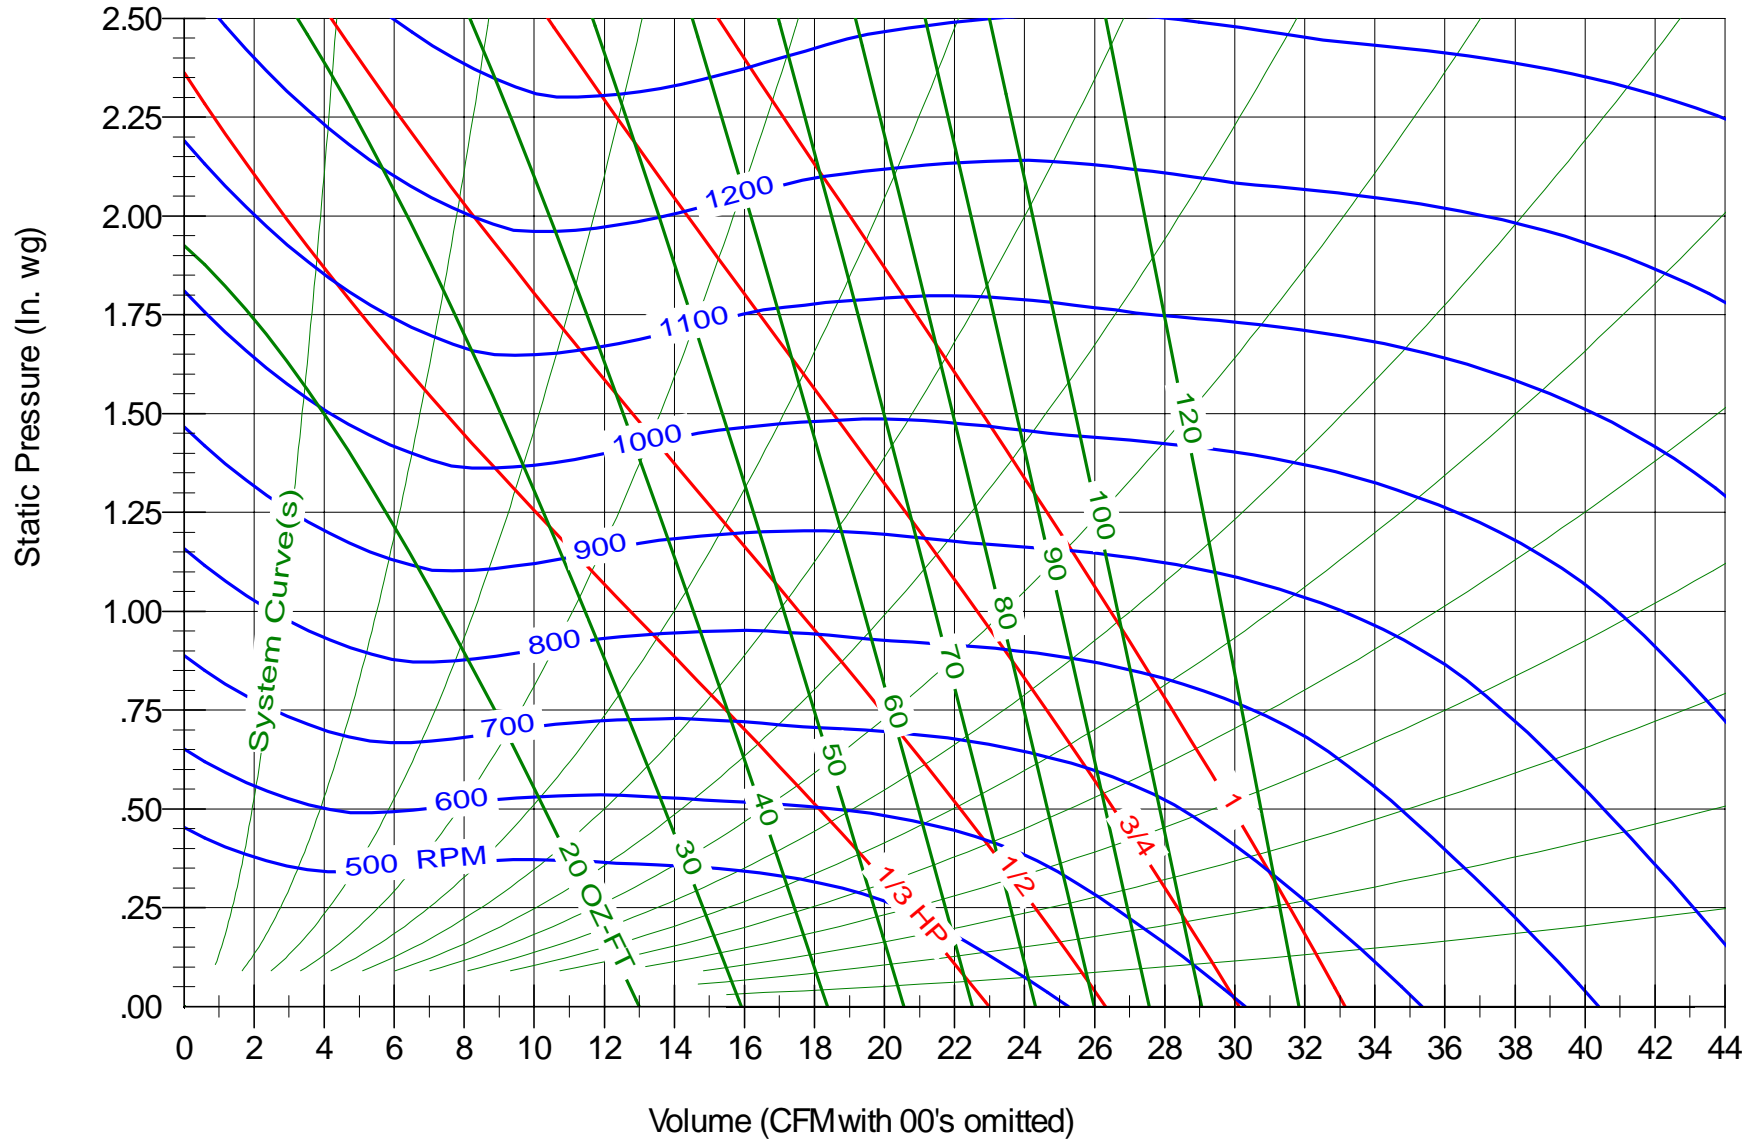

Model G12-9DD

Bore 1/2"

Performance shown is for installation Type B: Free inlet, Ducted outlet. Power rating bhp does not include transmission losses. Performance ratings do not include the effects of appurtenances (accessories).

DELHI INDUSTRIES INC.
Delhi, Ontario
Phone: (519) 582-2440
Fax (519)582-0581
www.delhi-industries.com