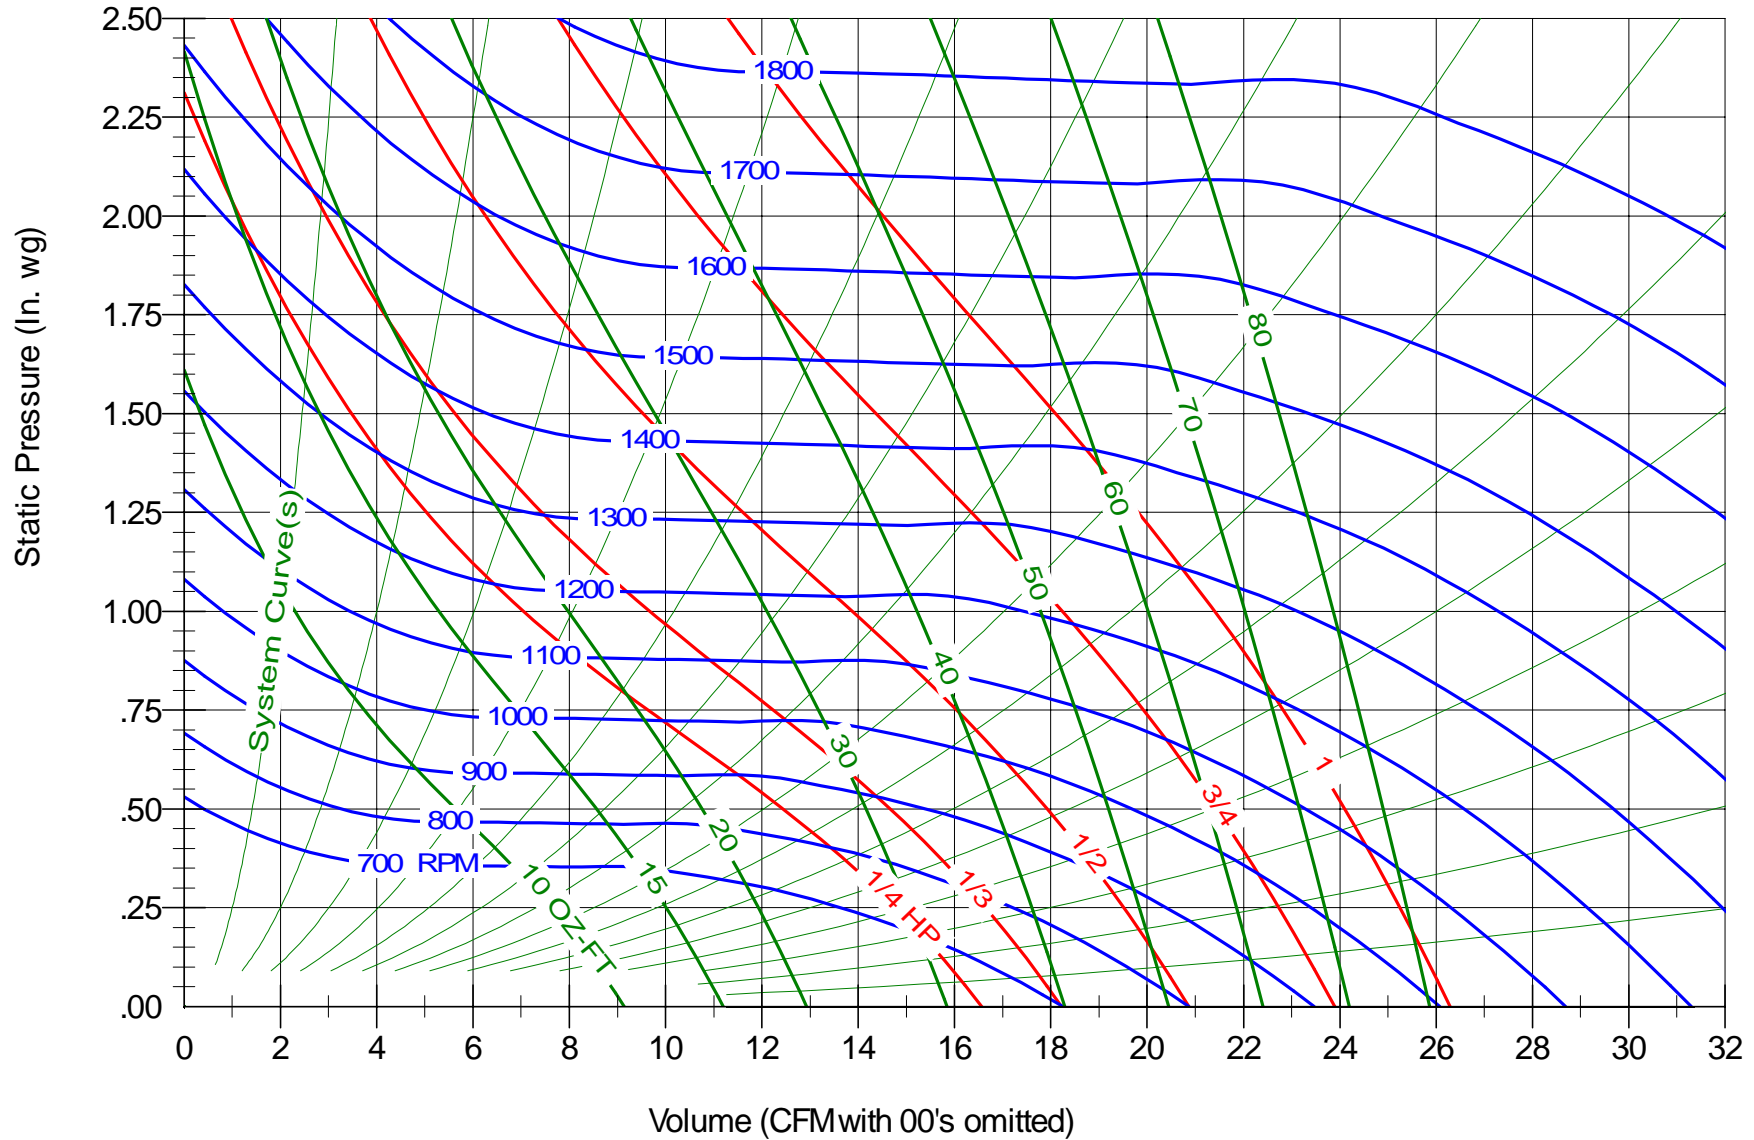

Model G9DD

Bore 1/2"

Performance shown is for installation Type B: Free inlet, Ducted outlet. Power rating bhp does not include transmission losses. Performance ratings do not include the effects of appurtenances (accessories).

DELHI INDUSTRIES INC.
Delhi, Ontario
Phone: (519) 582-2440
Fax (519)582-0581
www.delhi-industries.com