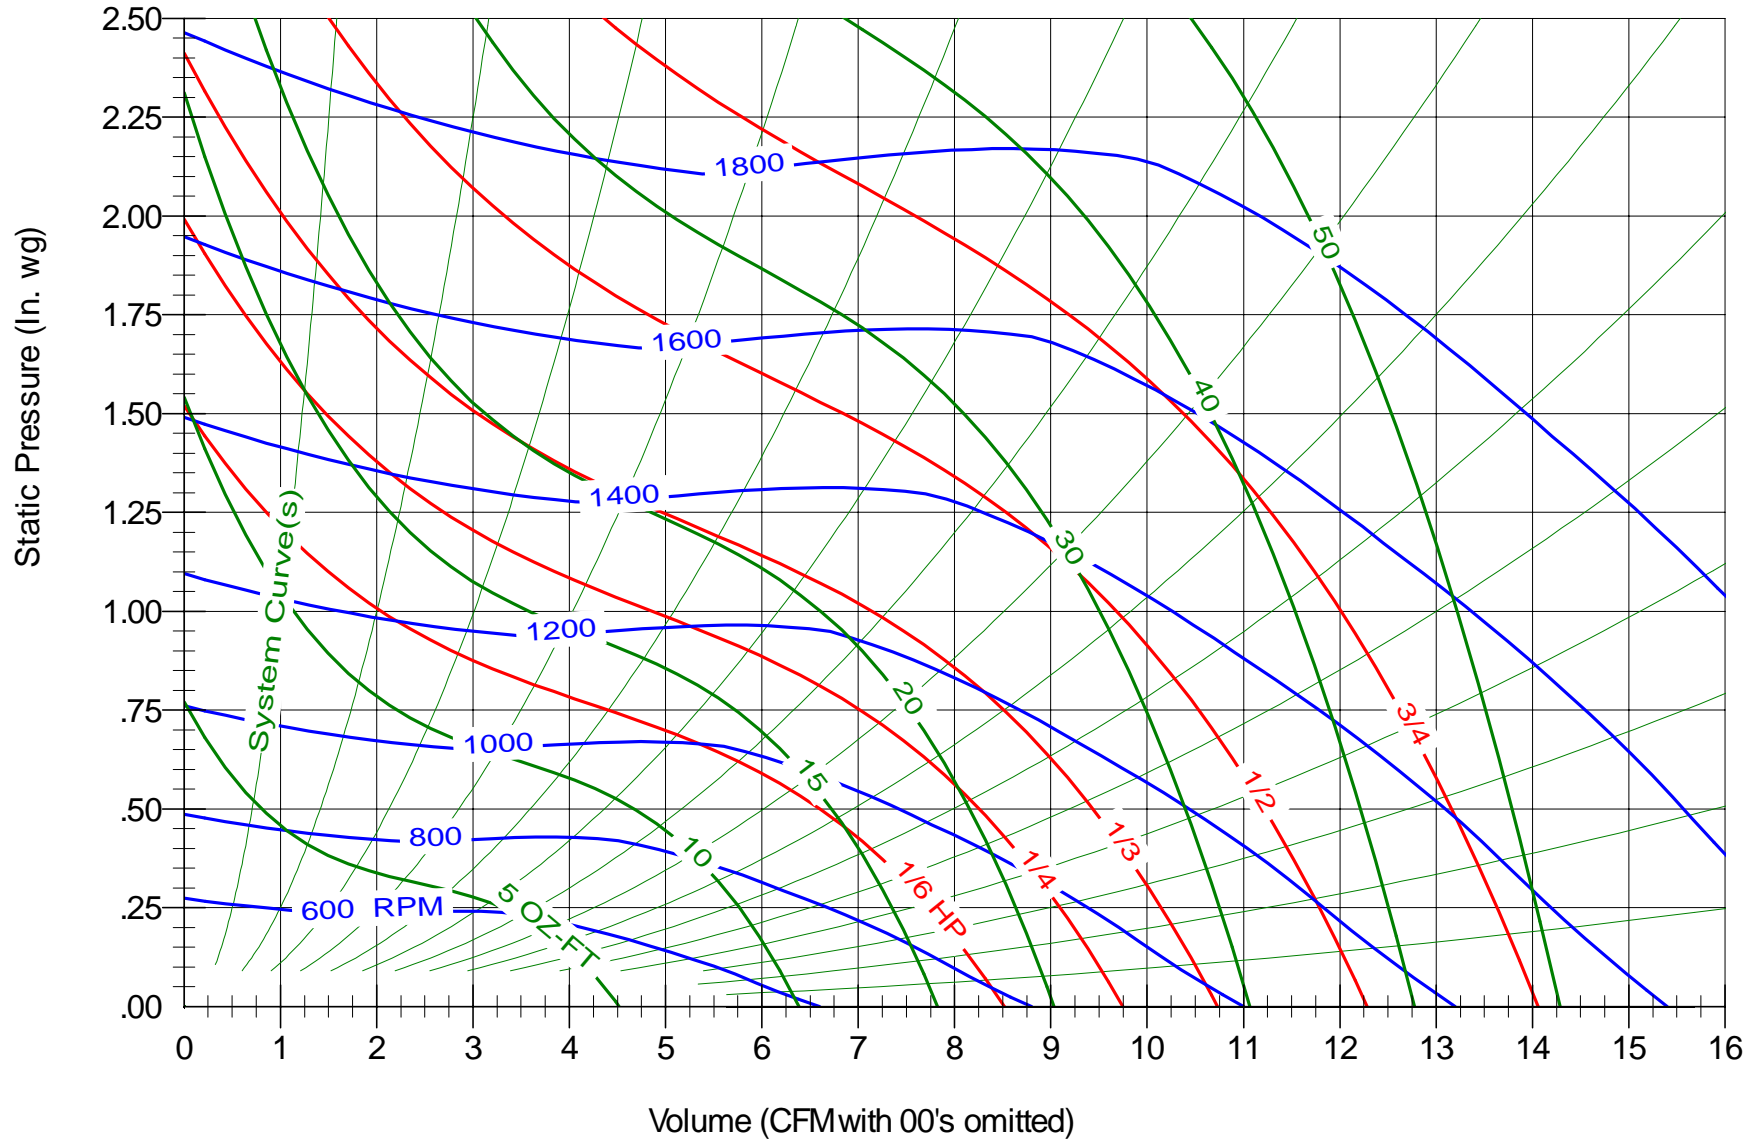

Model G9-5DD

Bore 1/2"

Performance shown is for installation Type B: Free inlet, Ducted outlet. Power rating bhp does not include transmission losses. Performance ratings do not include the effects of appurtenances (accessories).

DELHI INDUSTRIES INC.
Delhi, Ontario
Phone: (519) 582-2440
Fax (519)582-0581
www.delhi-industries.com