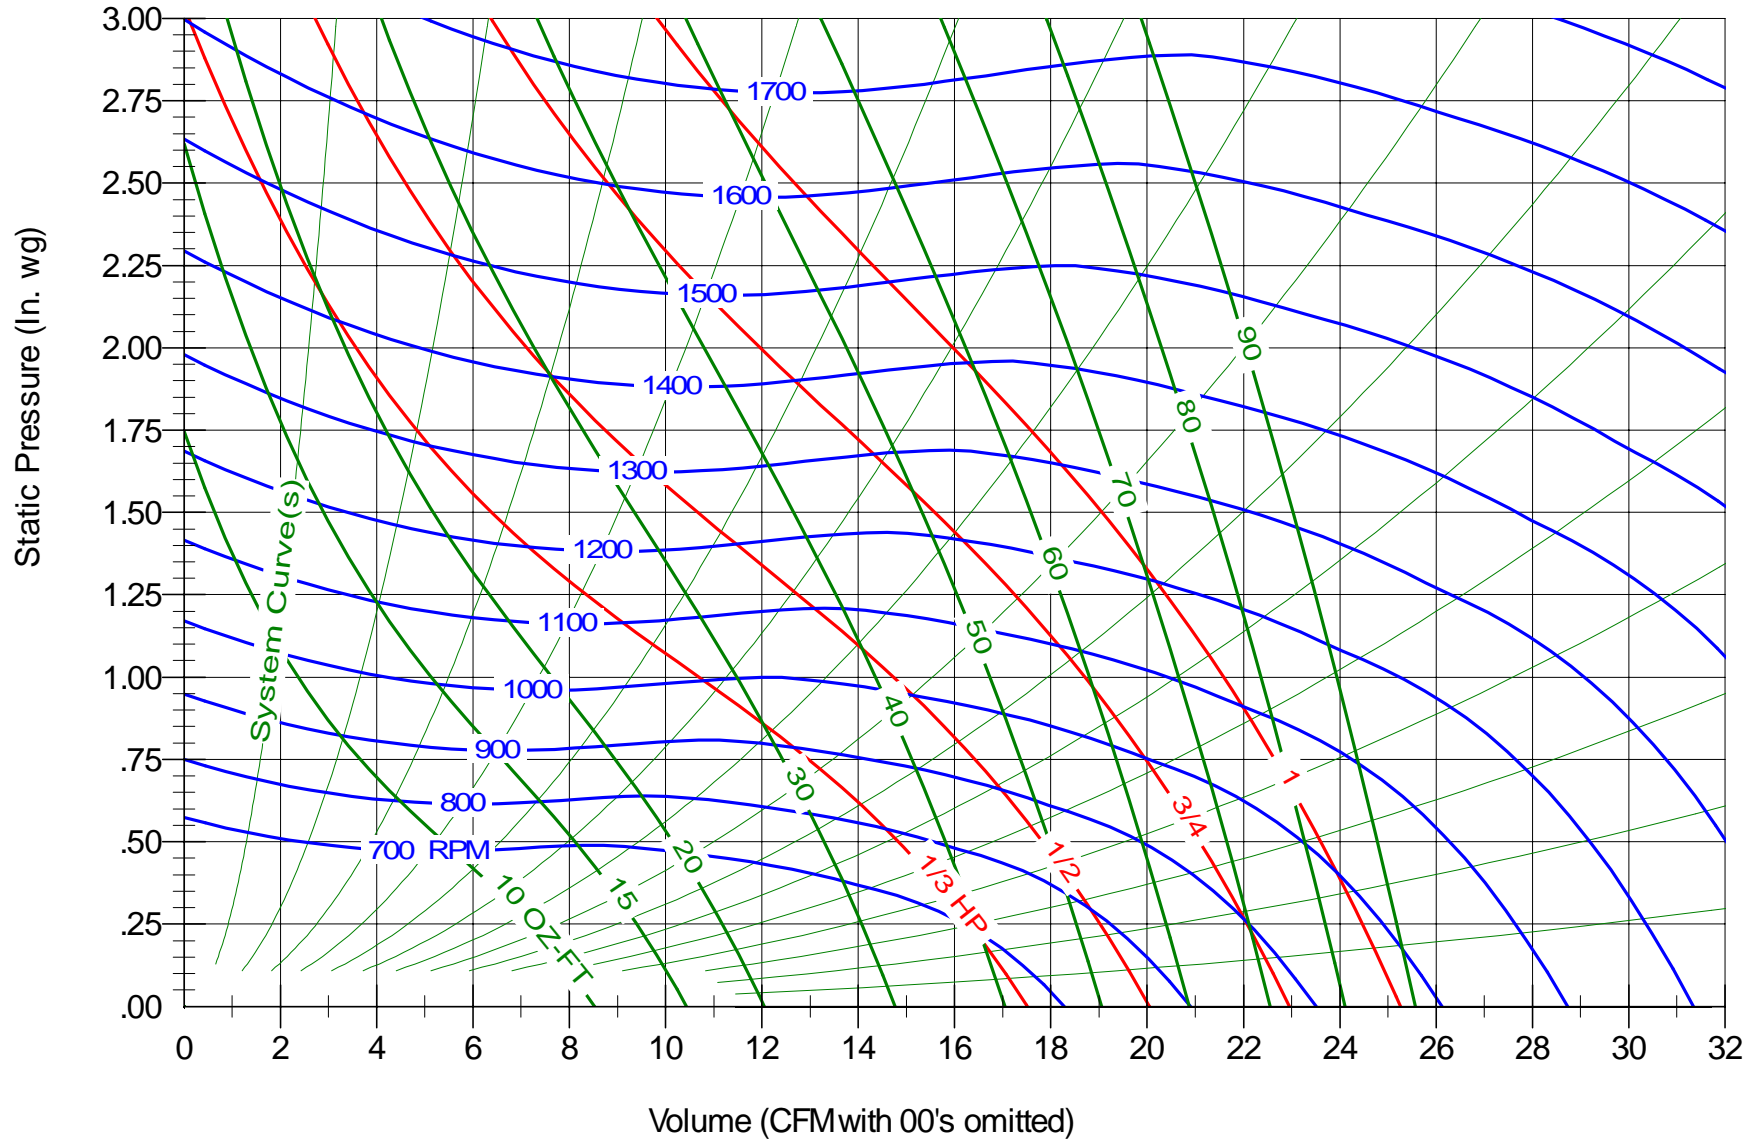

Model G10-8DD

Bore 1/2"

Performance shown is for installation Type B: Free inlet, Ducted outlet. Power rating bhp does not include transmission losses. Performance ratings do not include the effects of appurtenances (accessories).

DELHI INDUSTRIES INC.
Delhi, Ontario
Phone: (519) 582-2440
Fax (519)582-0581
www.delhi-industries.com