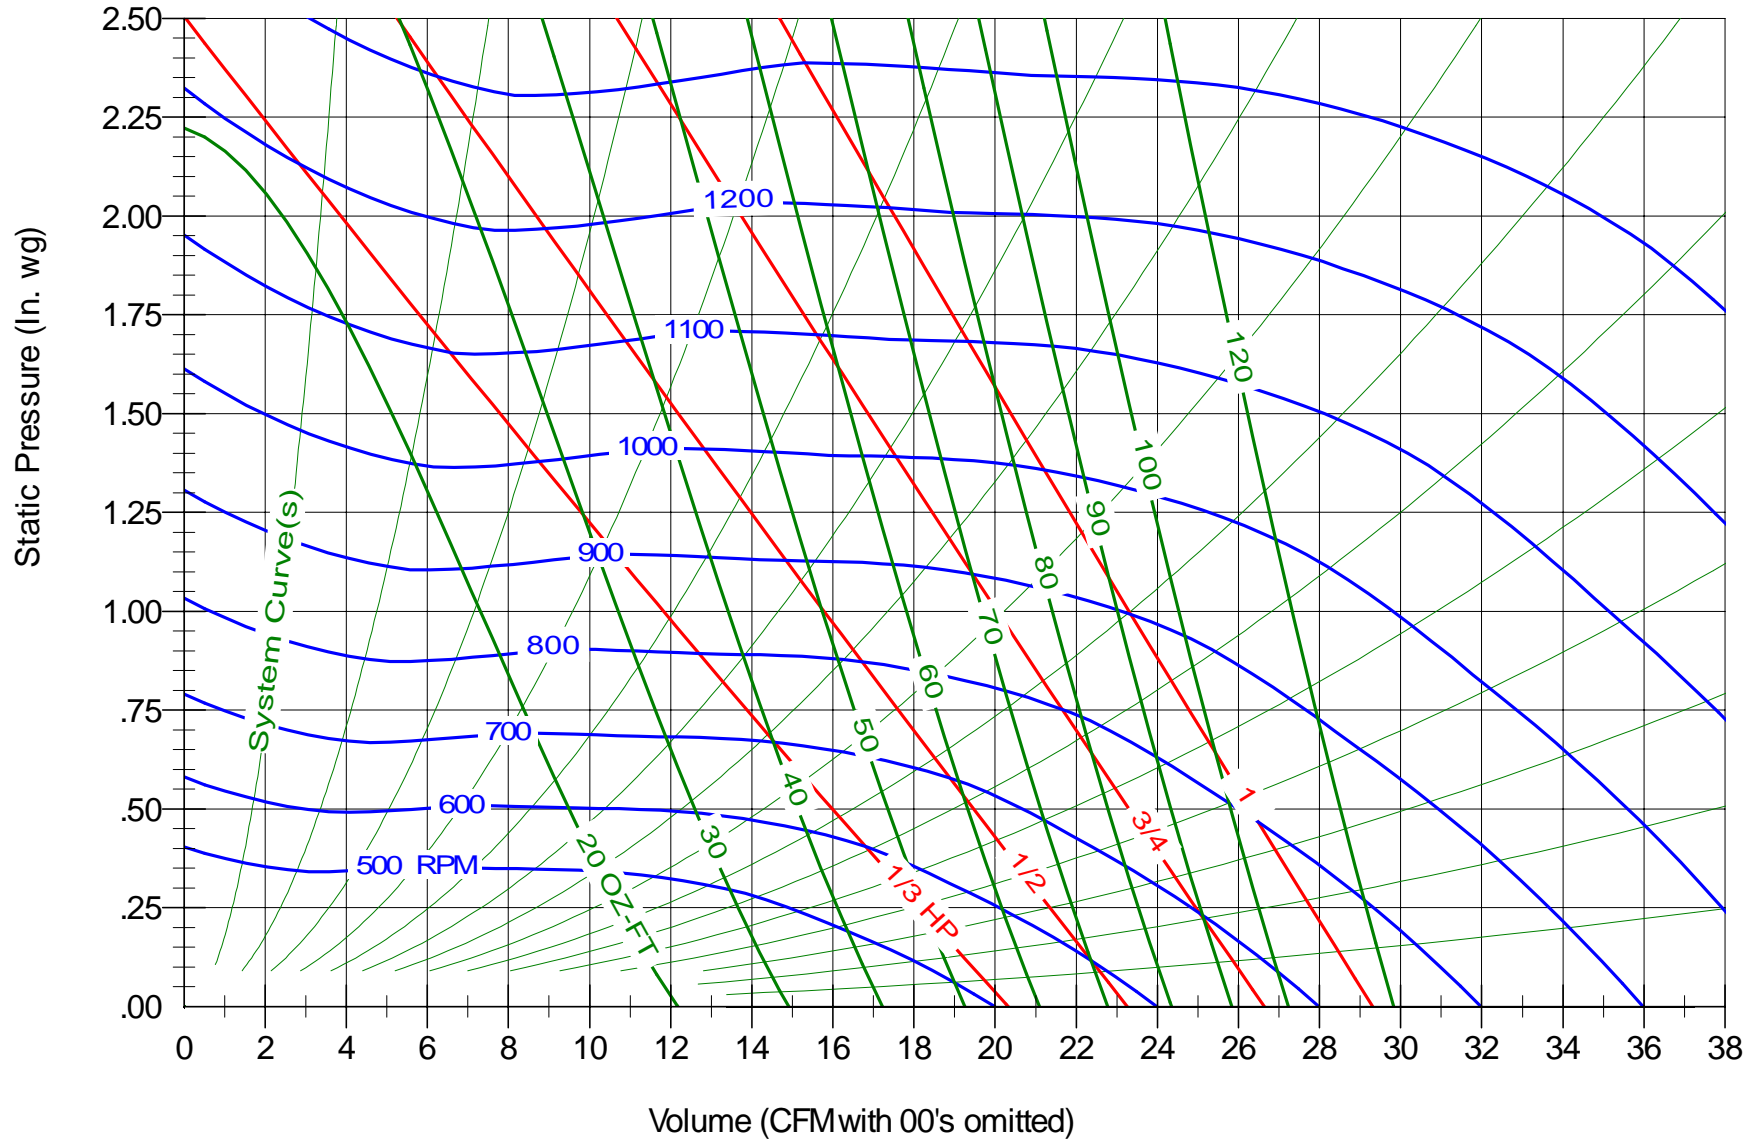

Model G12-7DD

Bore 1/2"

Performance shown is for installation Type B: Free inlet, Ducted outlet. Power rating bhp does not include transmission losses. Performance ratings do not include the effects of appurtenances (accessories).

DELHI INDUSTRIES INC.
Delhi, Ontario
Phone: (519) 582-2440
Fax (519)582-0581
www.delhi-industries.com