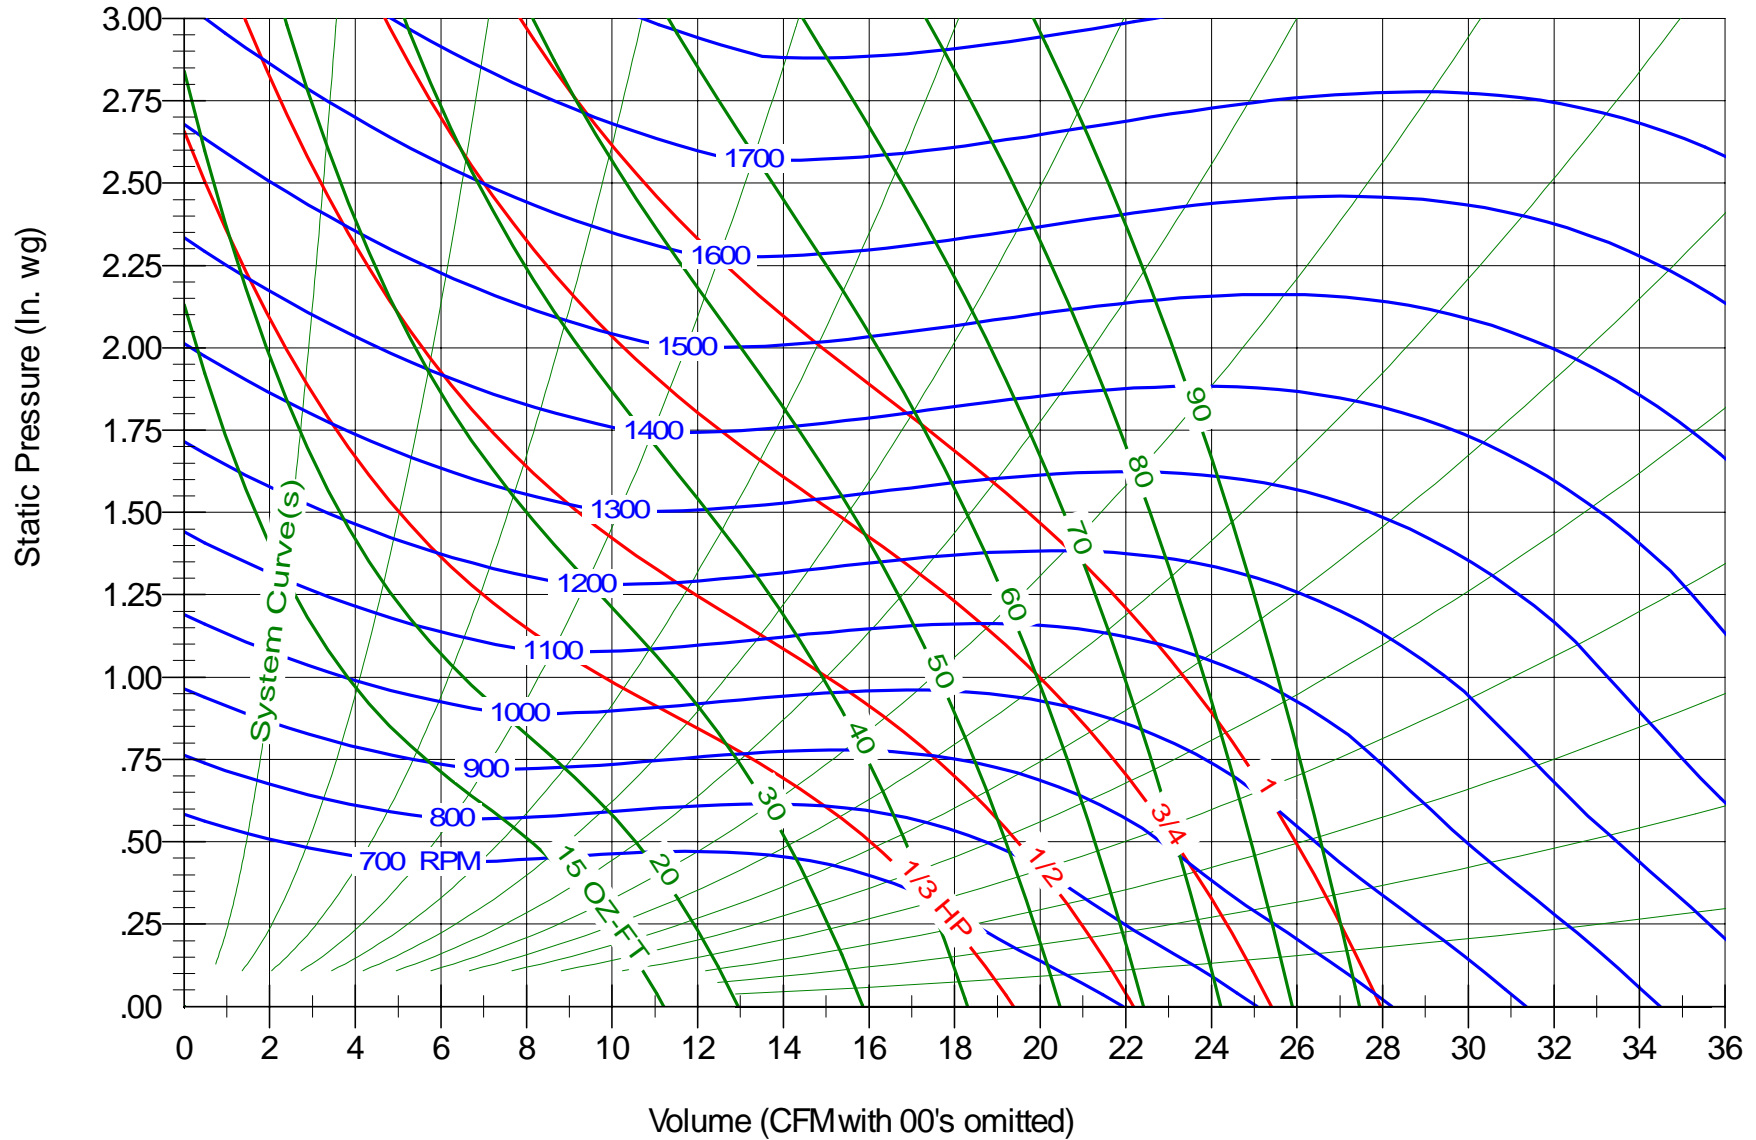

Model G10-9DD

Bore 1/2"

Performance shown is for installation Type B: Free inlet, Ducted outlet. Power rating bhp does not include transmission losses. Performance ratings do not include the effects of appurtenances (accessories).

DELHI INDUSTRIES INC.
Delhi, Ontario
Phone: (519) 582-2440
Fax (519) 582-0581
www.delhi-industries.com