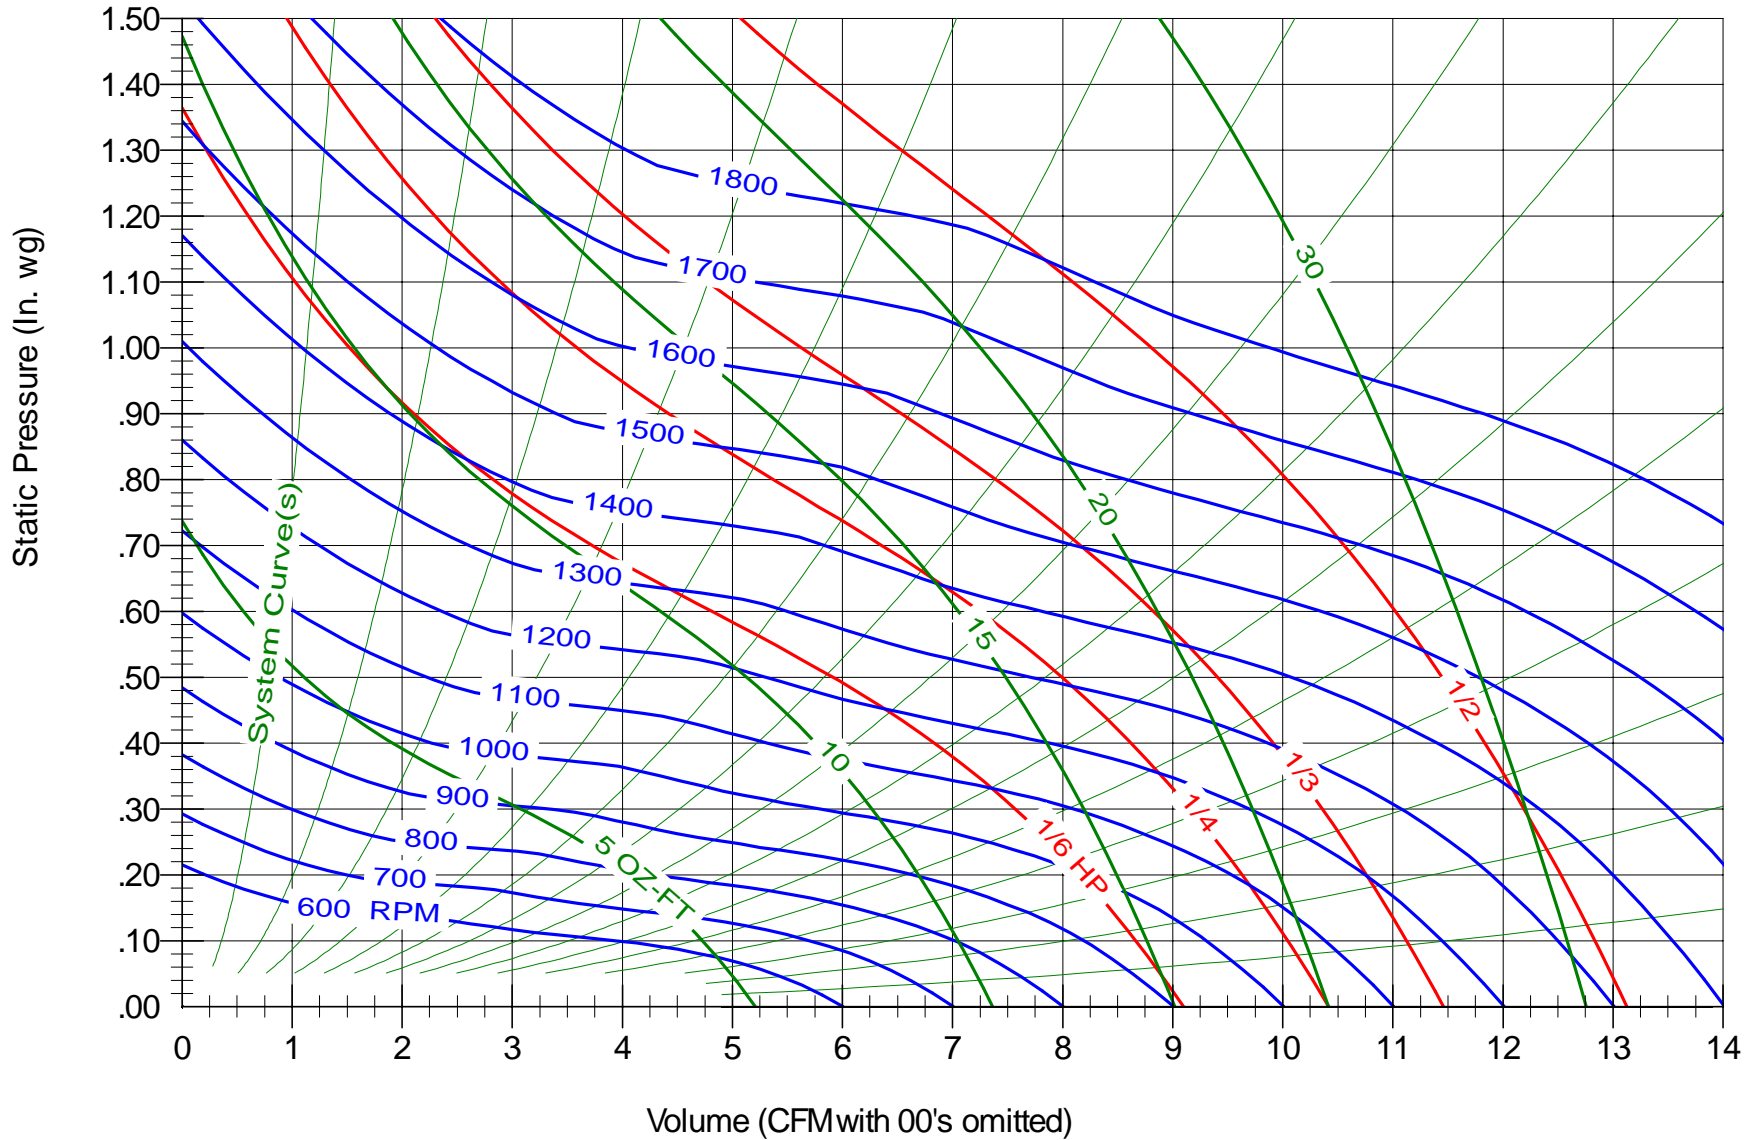

Model G7DD

Bore 1/2"

Performance shown is for installation Type B: Free inlet, Ducted outlet. Power rating bhp does not include transmission losses. Performance ratings do not include the effects of appurtenances (accessories).

DELHI INDUSTRIES INC.
Delhi, Ontario
Phone: (519) 582-2440
Fax (519)582-0581
www.delhi-industries.com