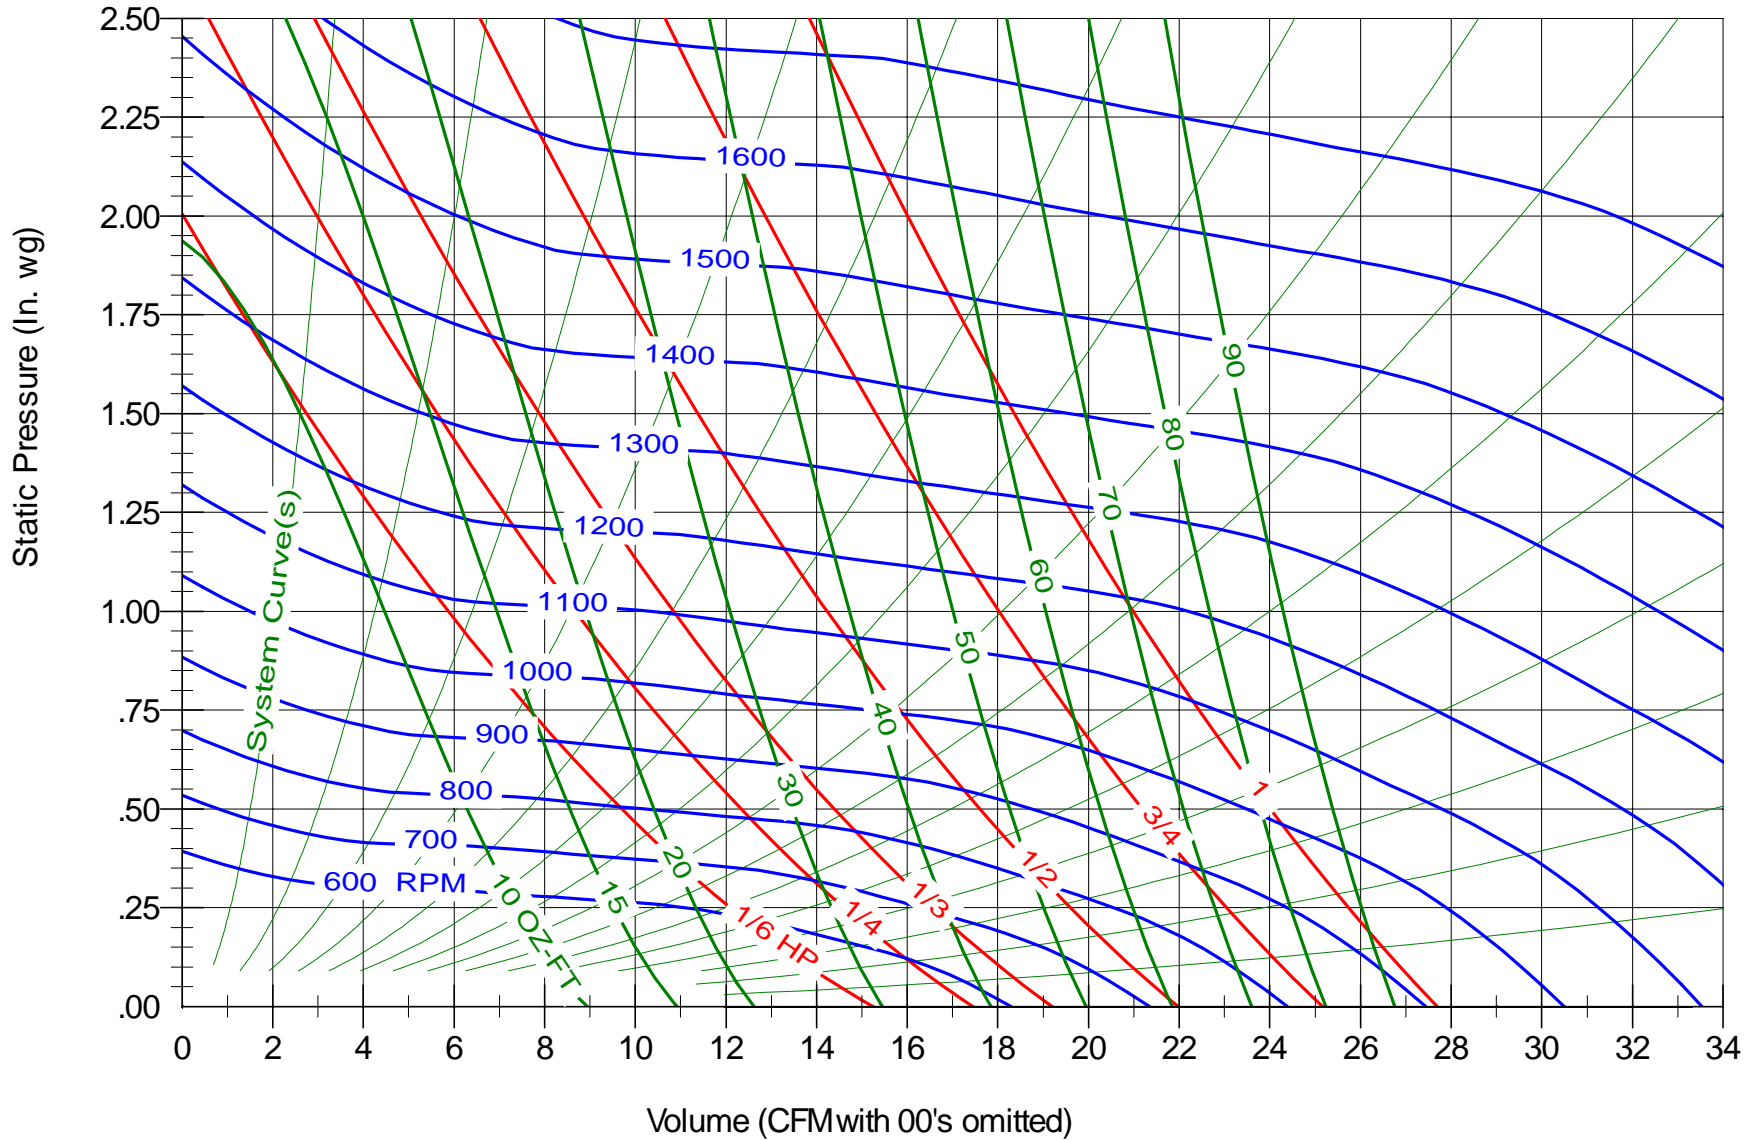

Model GT10-9DD

Bore 1/2"

Performance shown is for installation Type B: Free inlet, Ducted outlet. Power rating bhp does not include transmission losses. Performance ratings do not include the effects of appurtenances (accessories).

DELHI INDUSTRIES INC.
Delhi, Ontario
Phone: (519) 582-2440
Fax (519)582-0581
www.delhi-industries.com