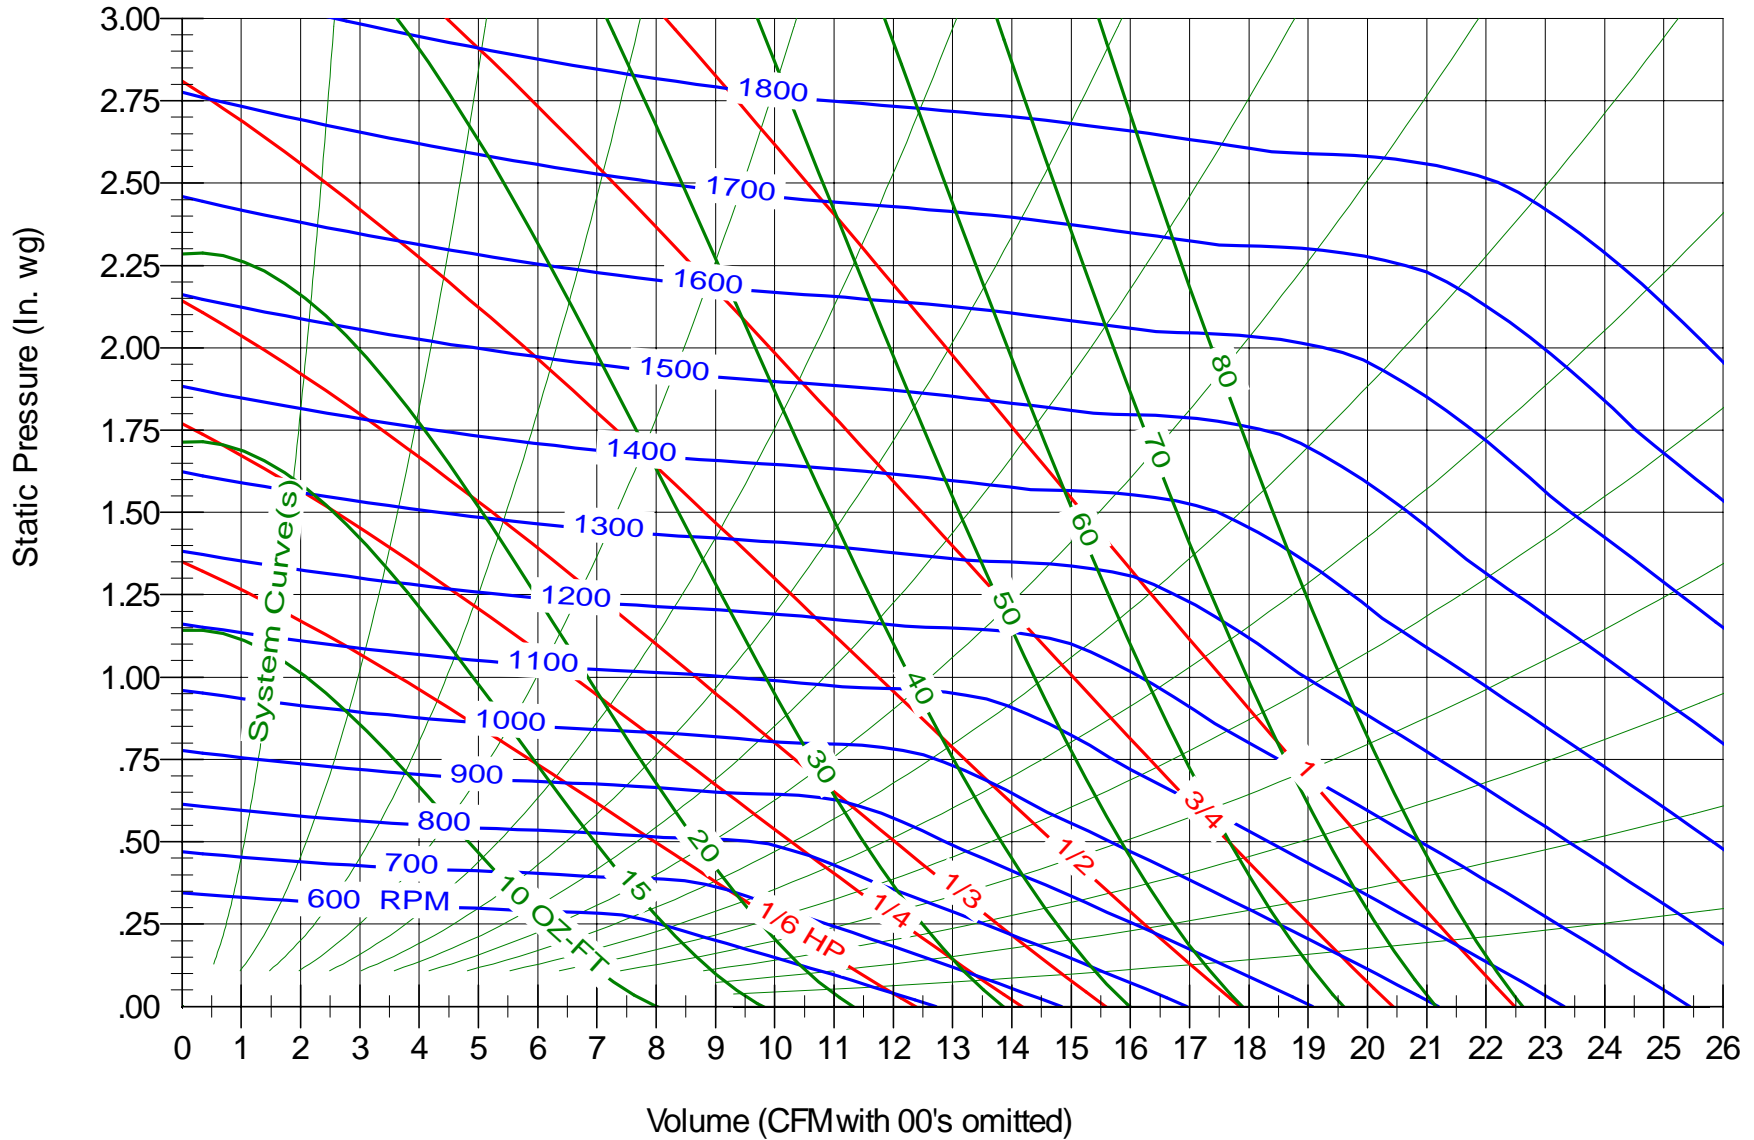

Model GT10-7DD

Bore 1/2"

Performance shown is for installation Type B: Free inlet, Ducted outlet. Power rating bhp does not include transmission losses. Performance ratings do not include the effects of appurtenances (accessories).

DELHI INDUSTRIES INC.
Delhi, Ontario
Phone: (519) 582-2440
Fax (519)582-0581
www.delhi-industries.com