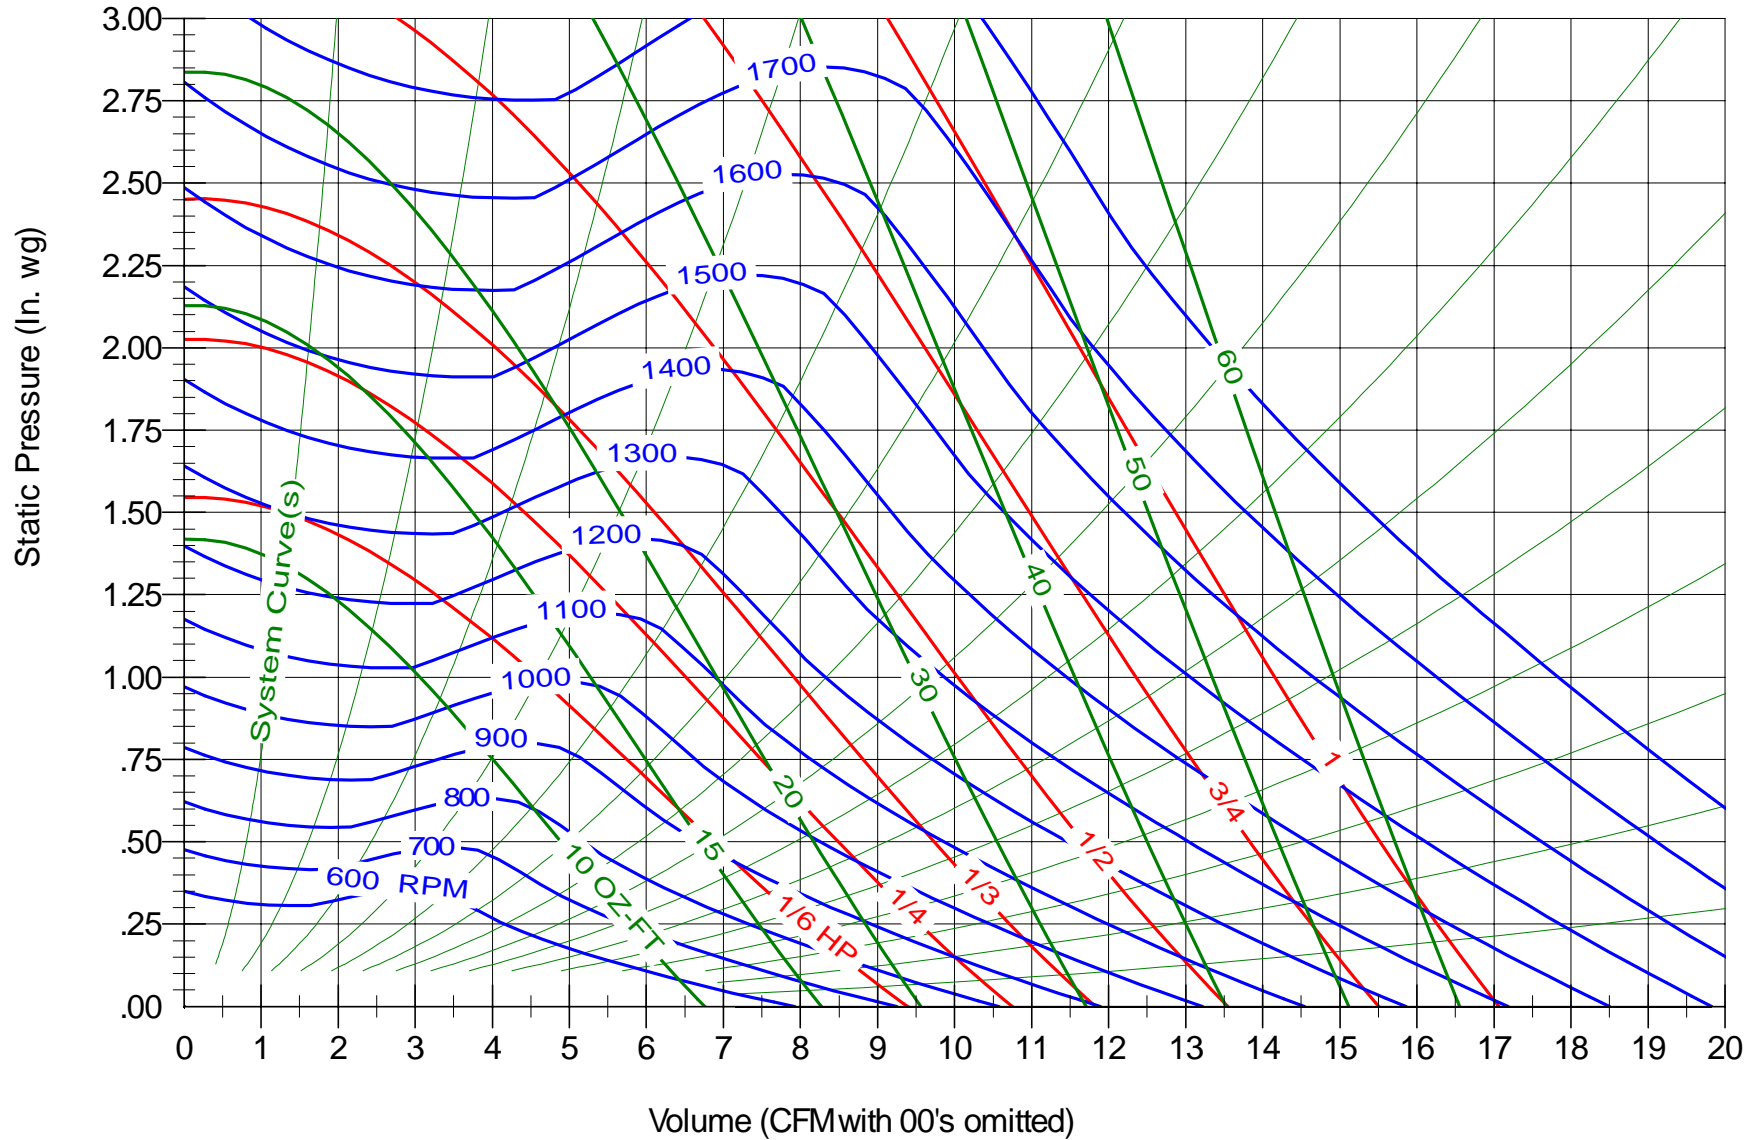

Model GT10-5DD

Bore 1/2"

Performance shown is for installation Type B: Free inlet, Ducted outlet. Power rating bhp does not include transmission losses. Performance ratings do not include the effects of appurtenances (accessories).

DELHI INDUSTRIES INC.
Delhi, Ontario
Phone: (519) 582-2440
Fax (519) 582-0581
www.delhi-industries.com