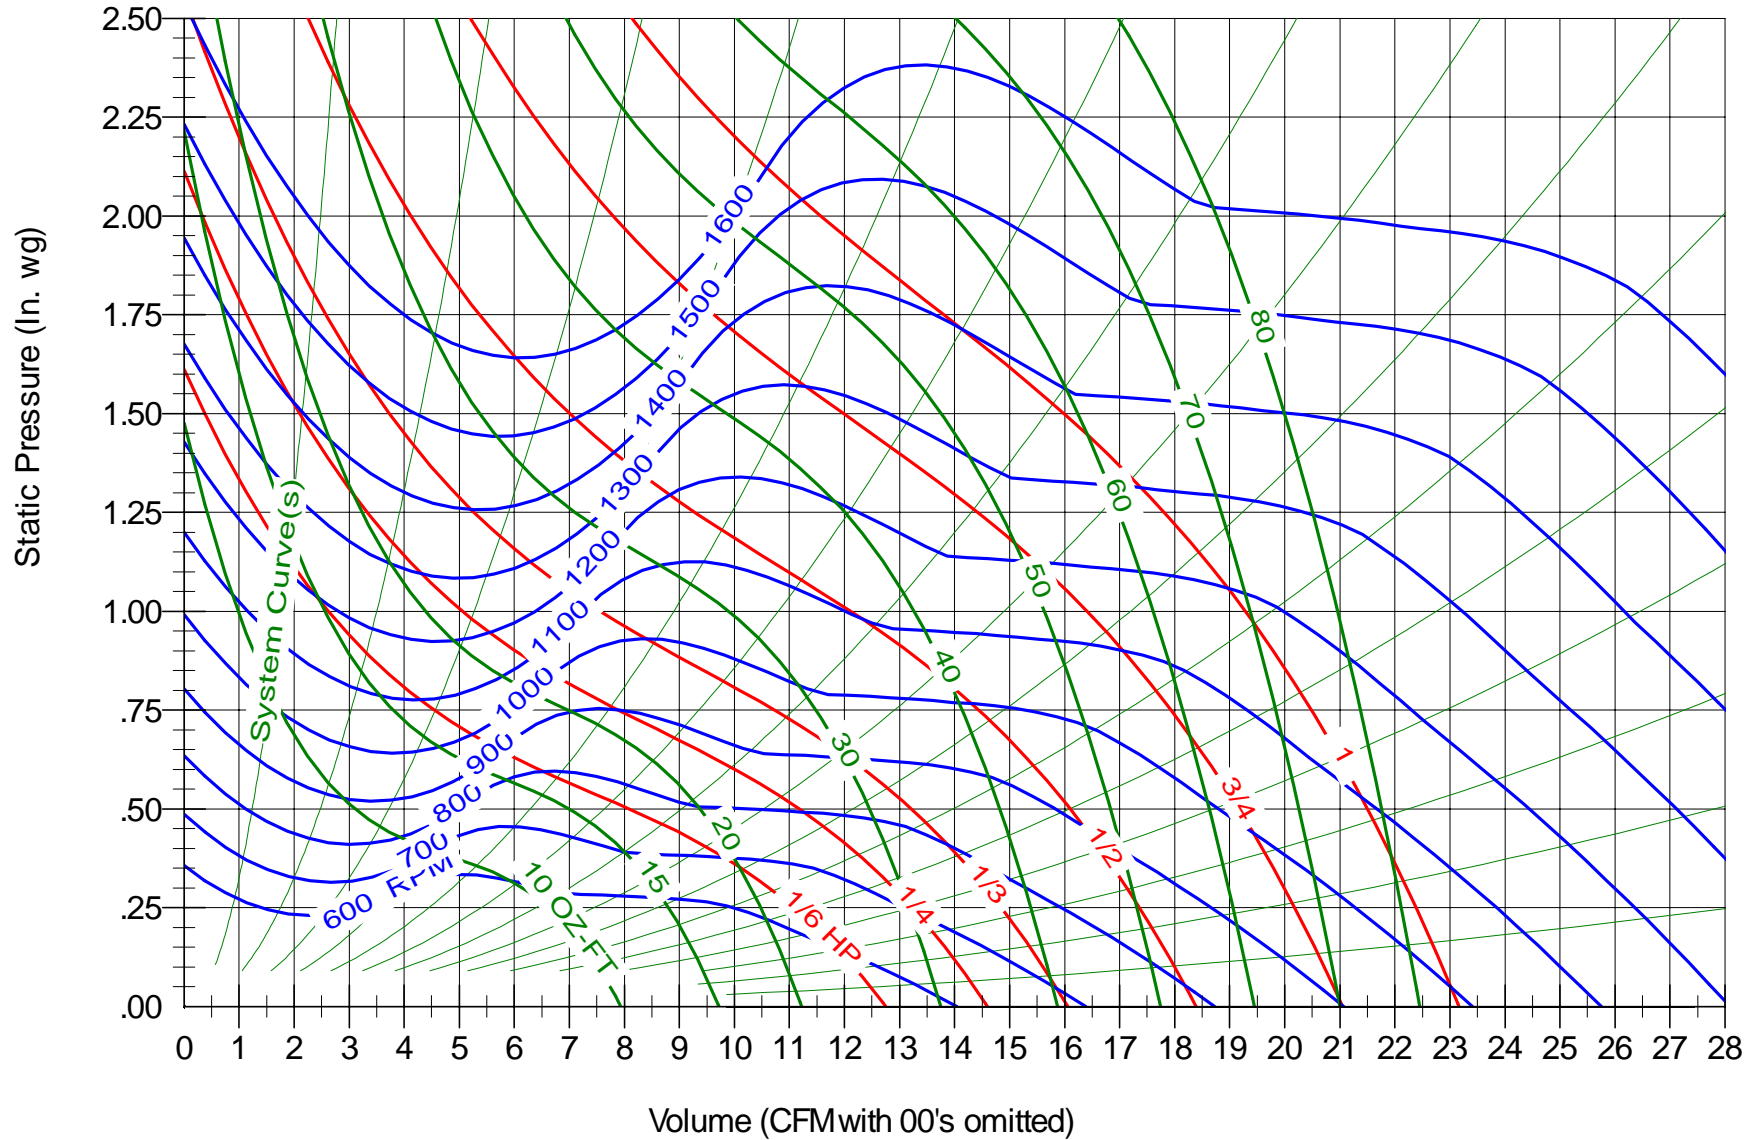

Model GT10-8DD

Bore 1/2"

Performance shown is for installation Type B: Free inlet, Ducted outlet. Power rating bhp does not include transmission losses. Performance ratings do not include the effects of appurtenances (accessories).

DELHI INDUSTRIES INC.
Delhi, Ontario
Phone: (519) 582-2440
Fax (519)582-0581
www.delhi-industries.com