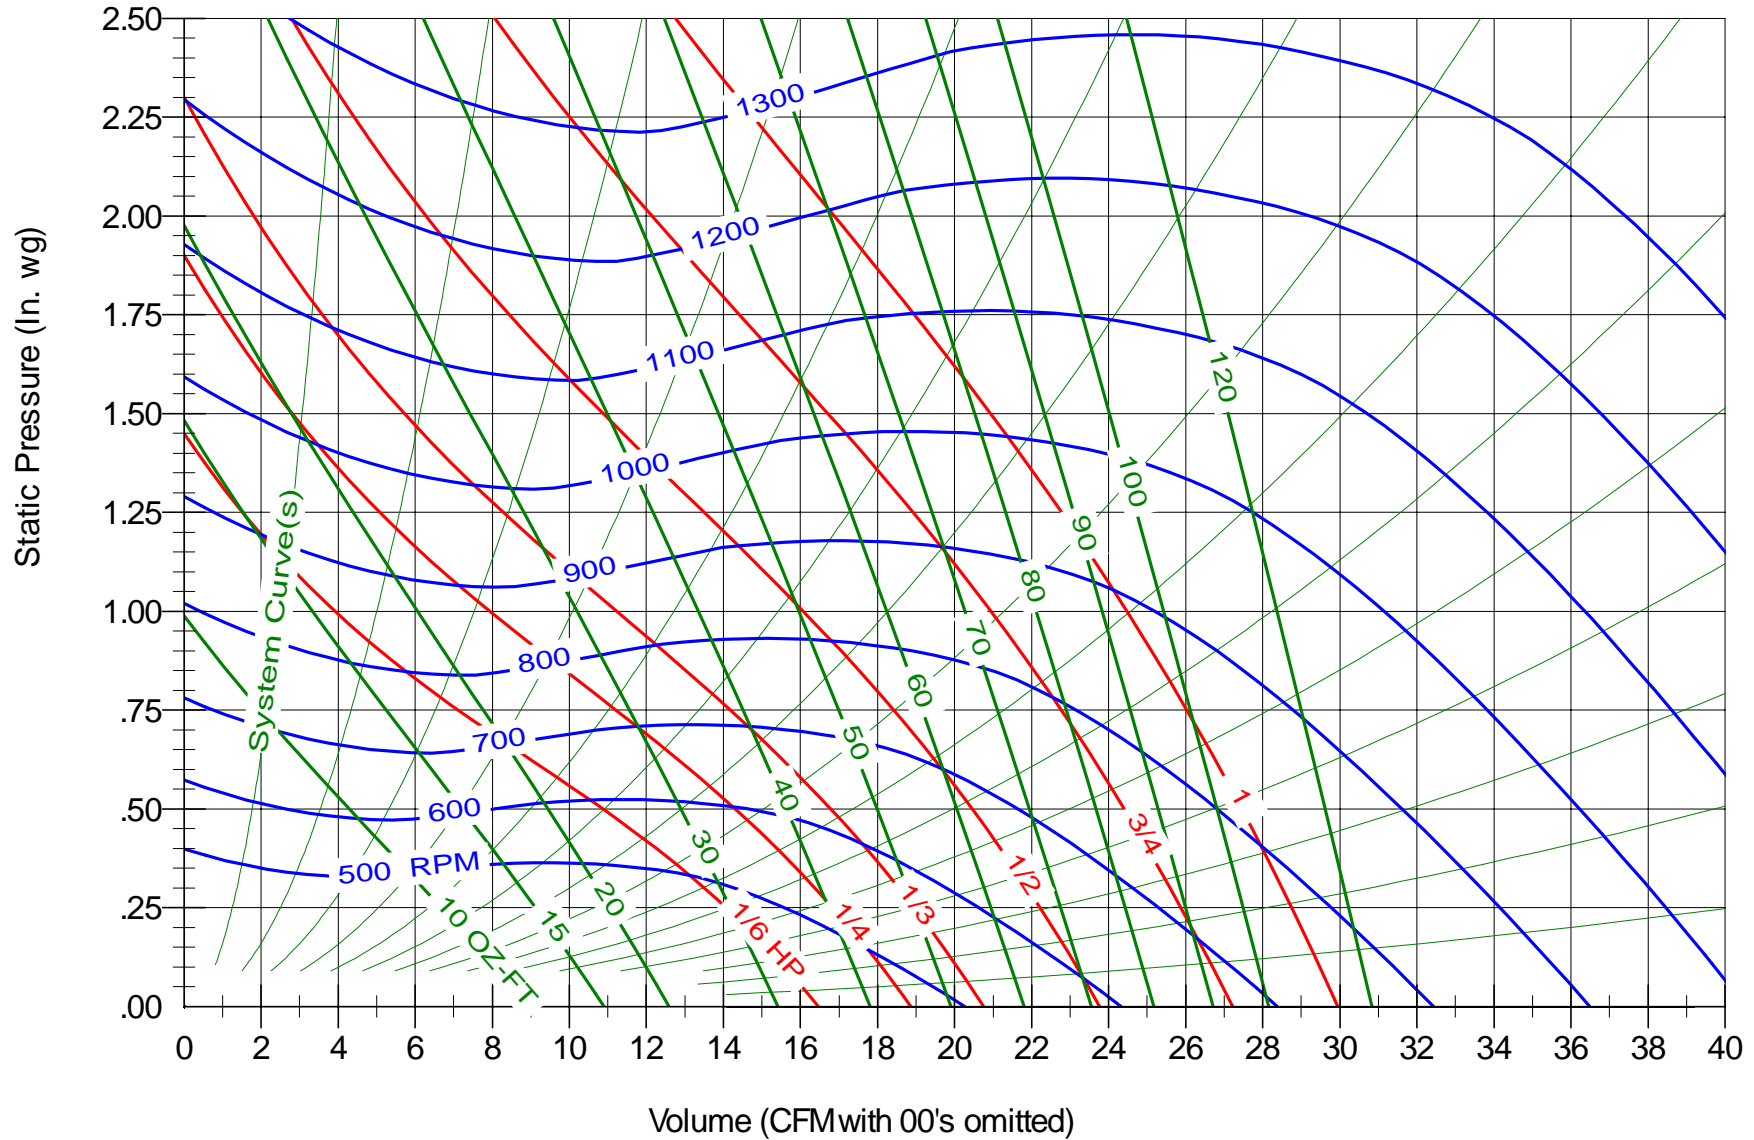

Model GT12-9DD

Bore 1/2"

Performance shown is for installation Type B: Free inlet, Ducted outlet. Power rating bhp does not include transmission losses. Performance ratings do not include the effects of appurtenances (accessories).

DELHI INDUSTRIES INC.
Delhi, Ontario
Phone: (519) 582-2440
Fax (519)582-0581
www.delhi-industries.com