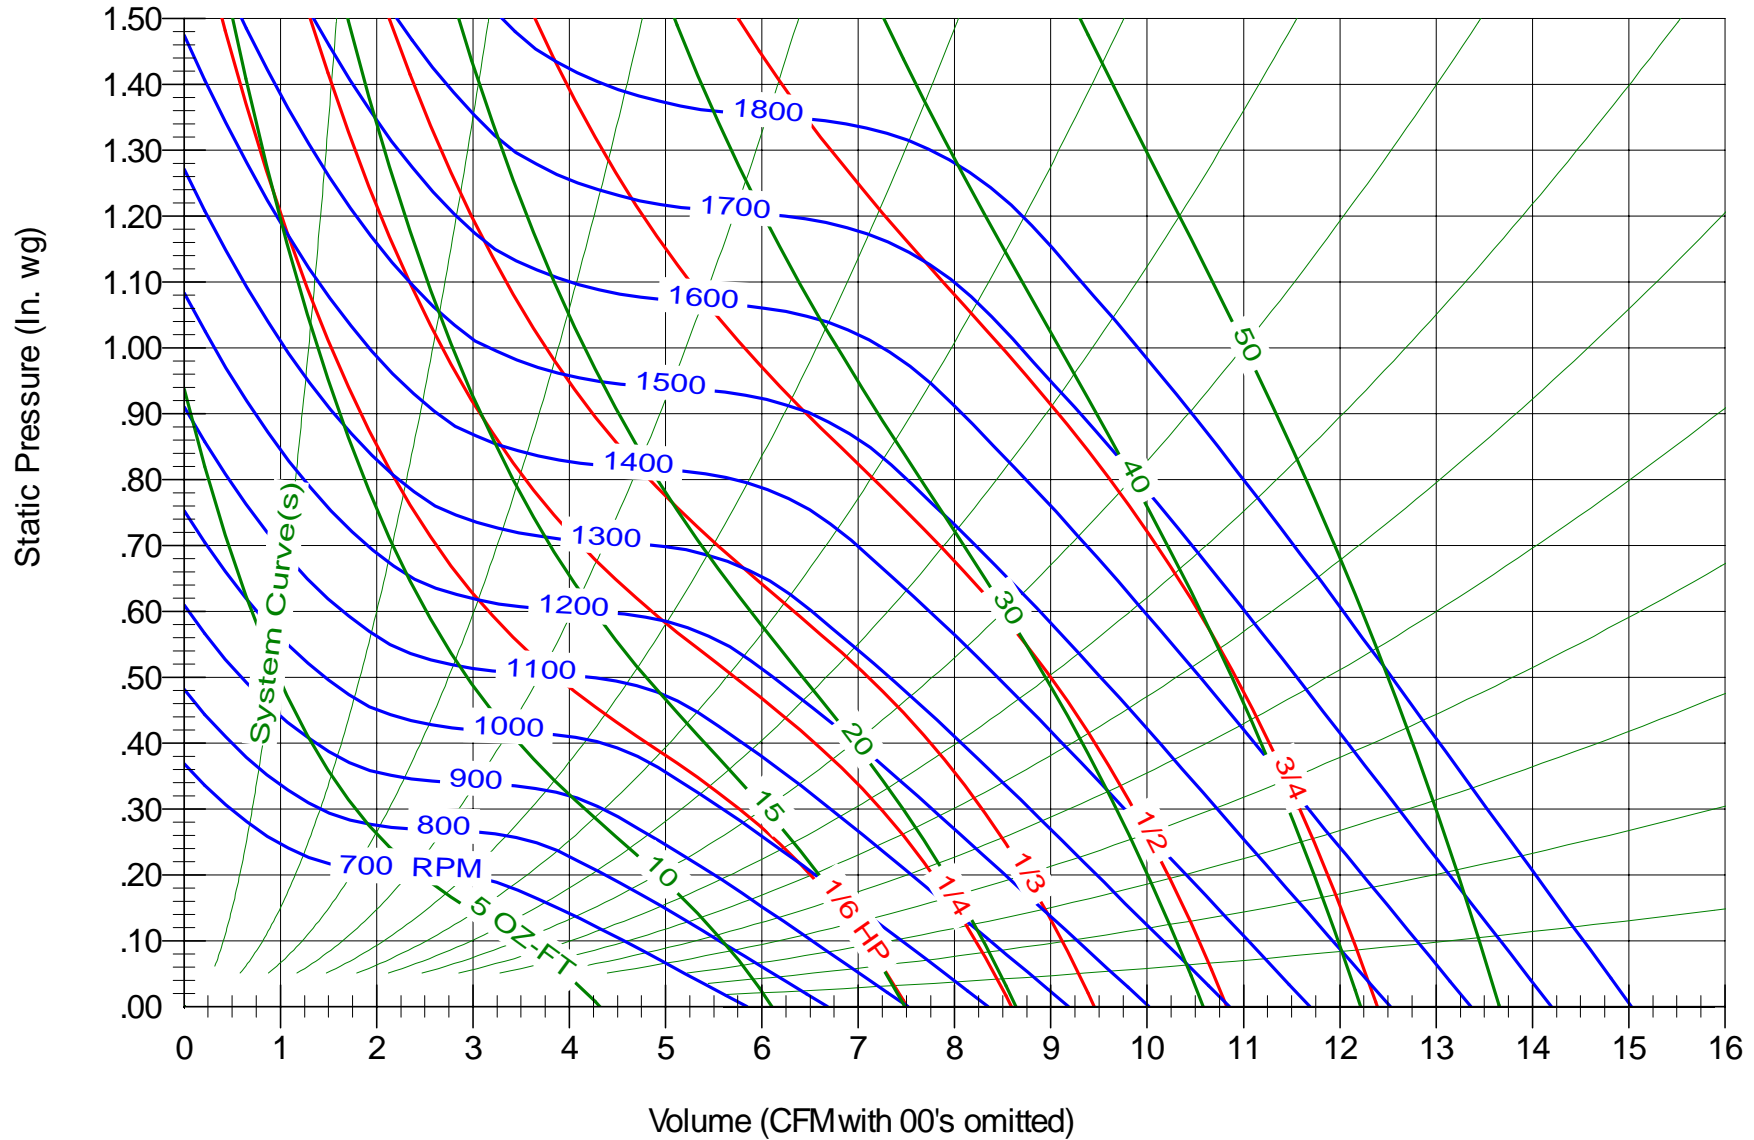

Model GT9-5DD

Bore 1/2"

Performance shown is for installation Type B: Free inlet, Ducted outlet. Power rating bhp does not include transmission losses. Performance ratings do not include the effects of appurtenances (accessories).

DELHI INDUSTRIES INC.
Delhi, Ontario
Phone: (519) 582-2440
Fax (519)582-0581
www.delhi-industries.com