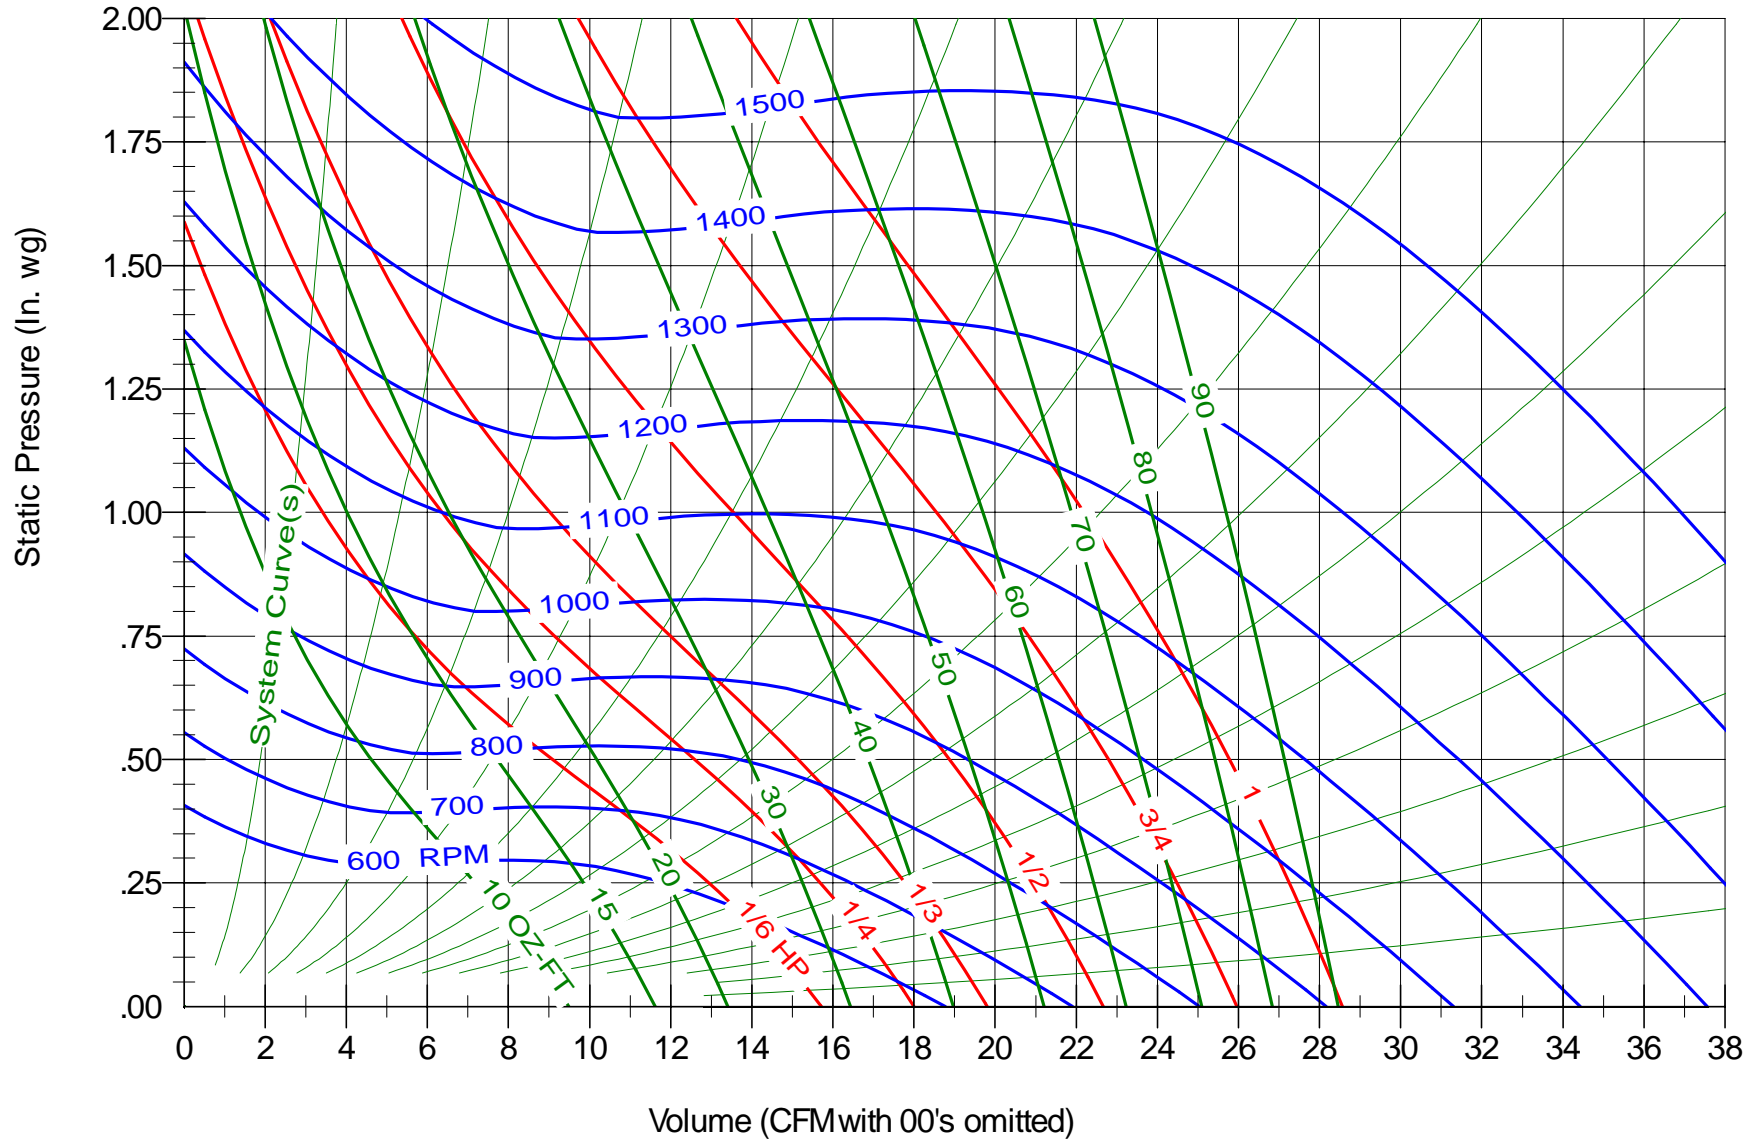

Model GT10DD

Bore 1/2"

Performance shown is for installation Type B: Free inlet, Ducted outlet. Power rating bhp does not include transmission losses. Performance ratings do not include the effects of appurtenances (accessories).

DELHI INDUSTRIES INC.
Delhi, Ontario
Phone: (519) 582-2440
Fax (519)582-0581
www.delhi-industries.com