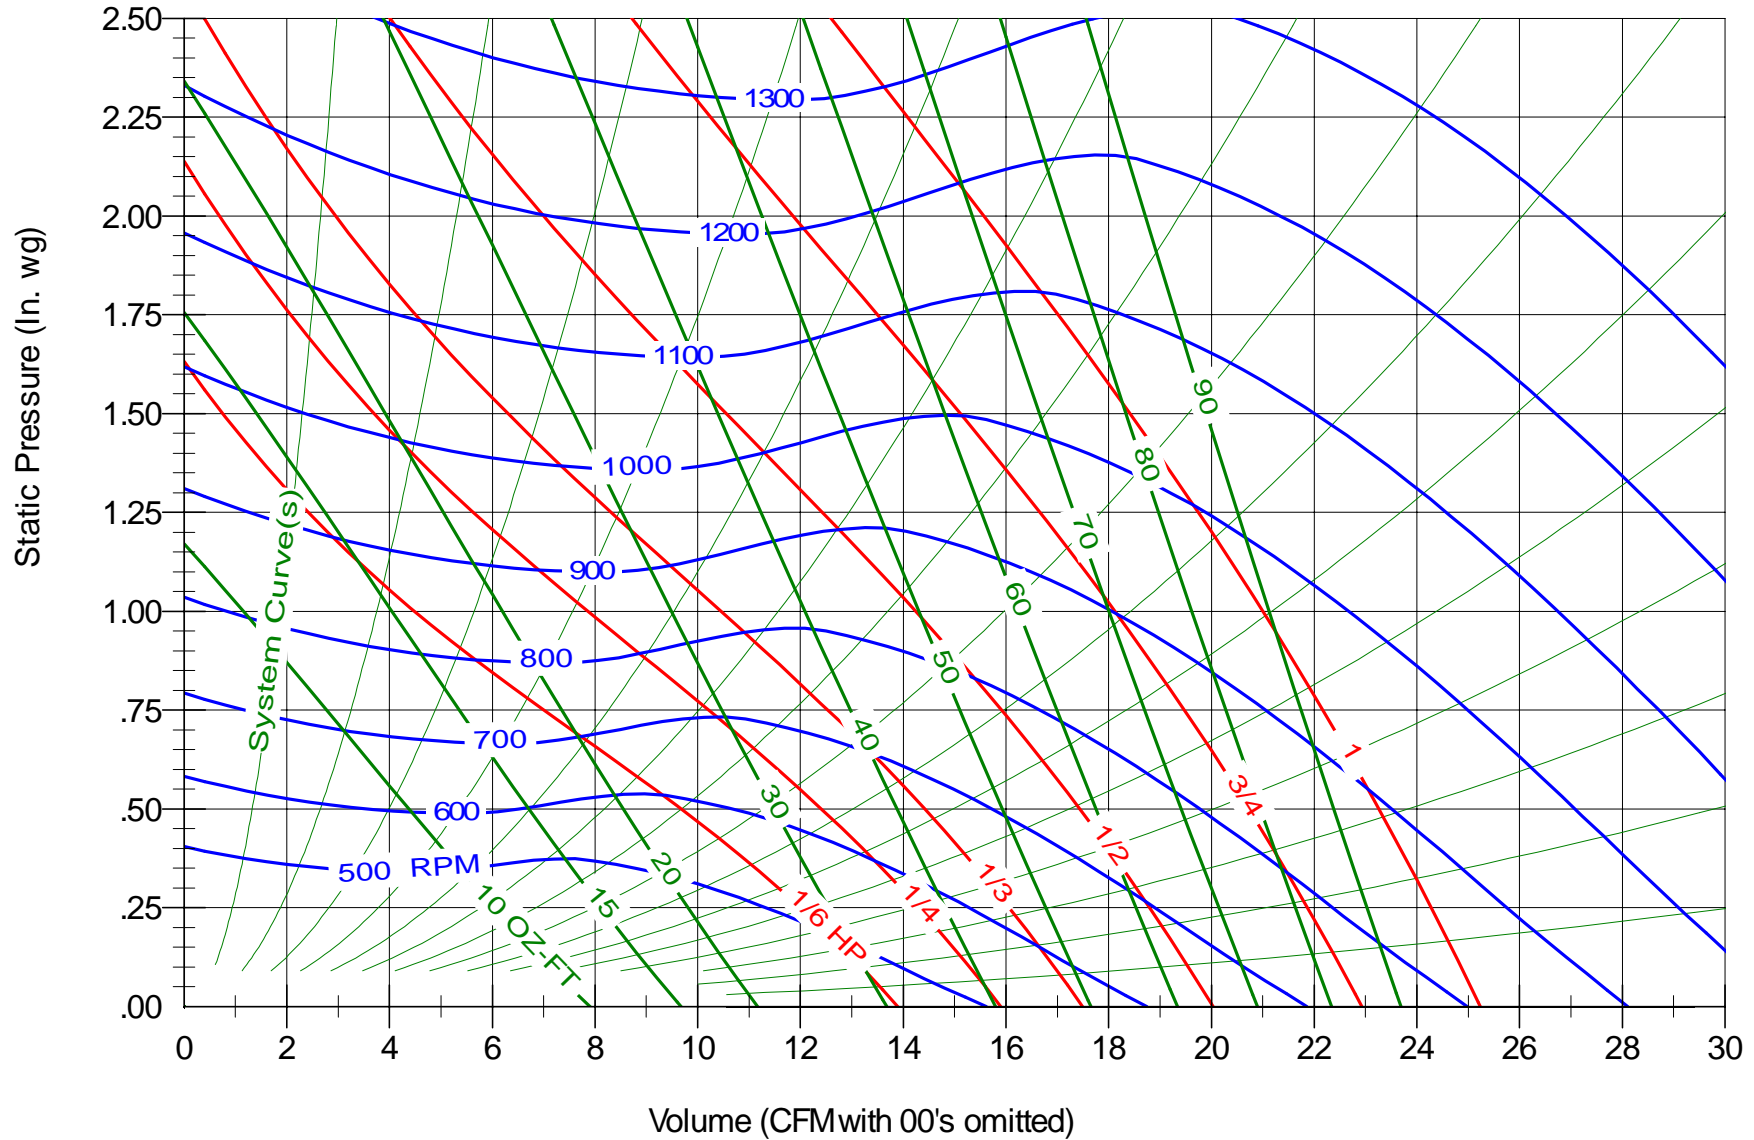

Model GT12-7DD

Bore 1/2"

Performance shown is for installation Type B: Free inlet, Ducted outlet. Power rating bhp does not include transmission losses. Performance ratings do not include the effects of appurtenances (accessories).

DELHI INDUSTRIES INC.
Delhi, Ontario
Phone: (519) 582-2440
Fax (519)582-0581
www.delhi-industries.com