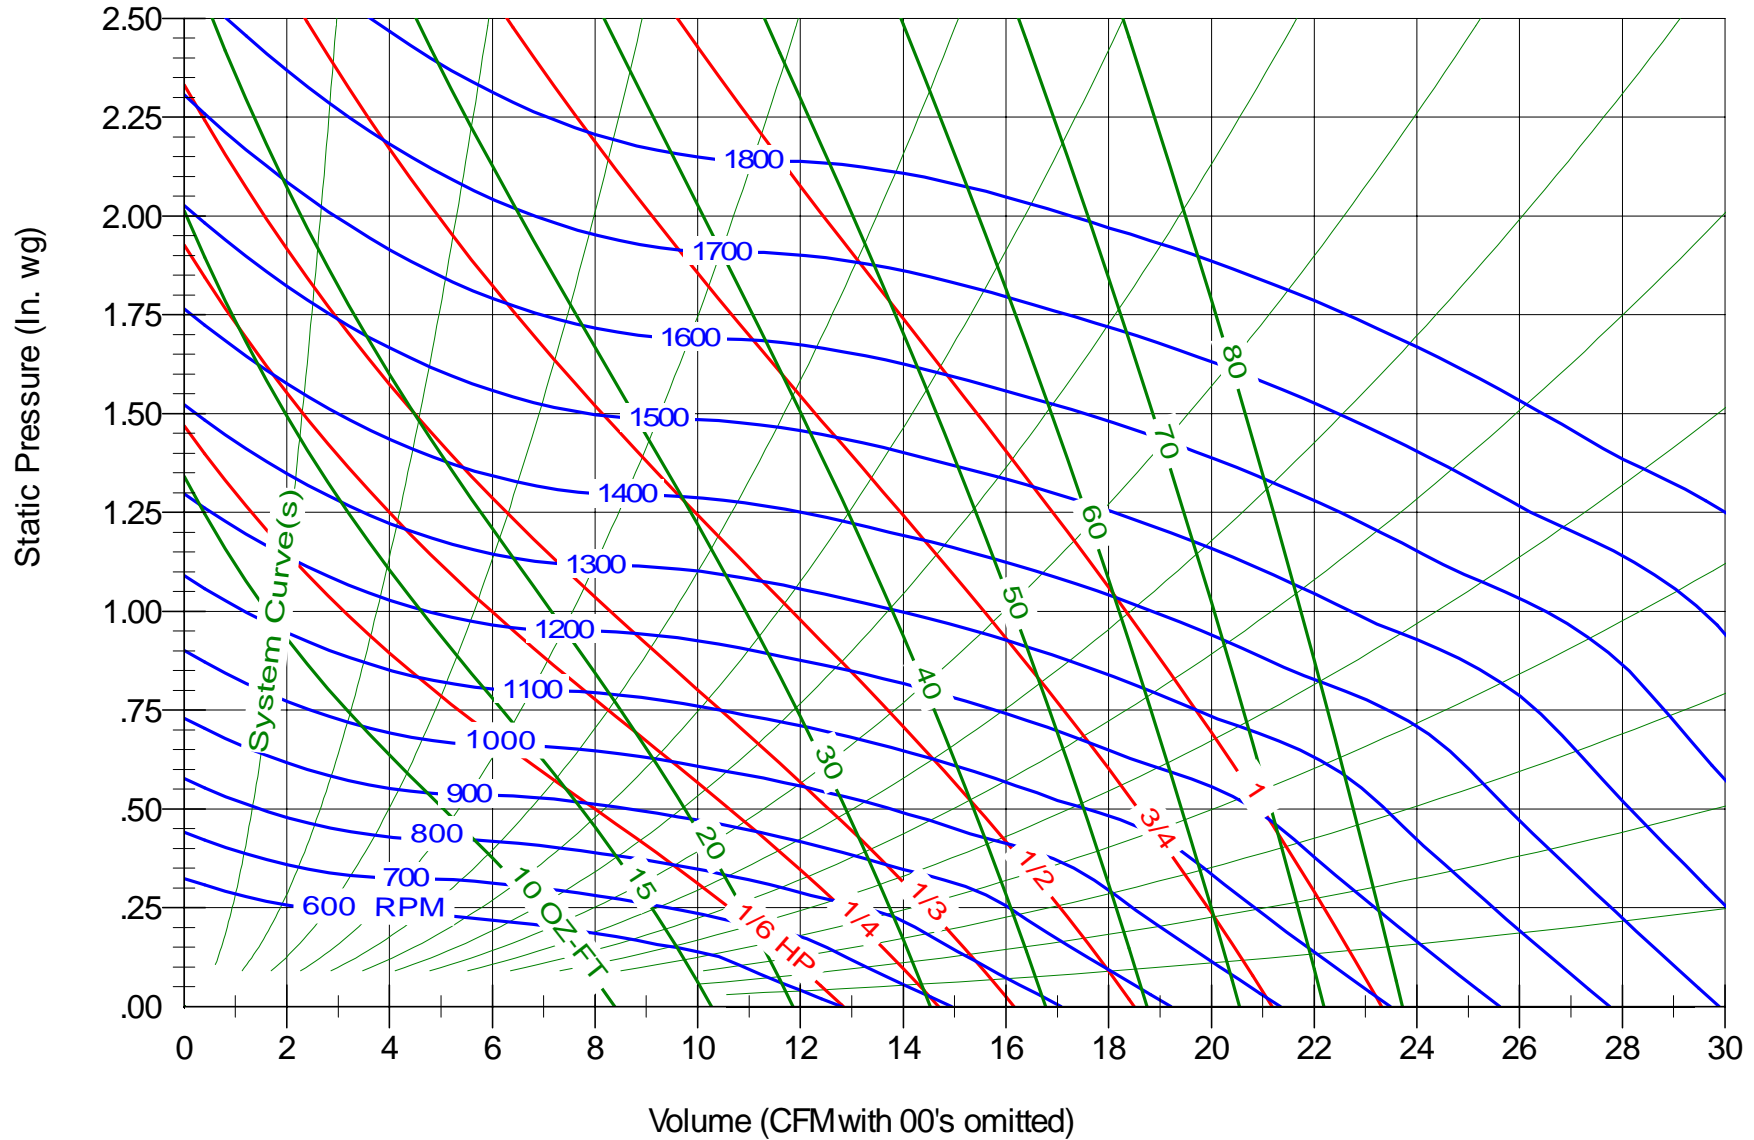

Model GT9DD

Bore 1/2"

Performance shown is for installation Type B: Free inlet, Ducted outlet. Power rating bhp does not include transmission losses. Performance ratings do not include the effects of appurtenances (accessories).

DELHI INDUSTRIES INC.
Delhi, Ontario
Phone: (519) 582-2440
Fax (519)582-0581
www.delhi-industries.com