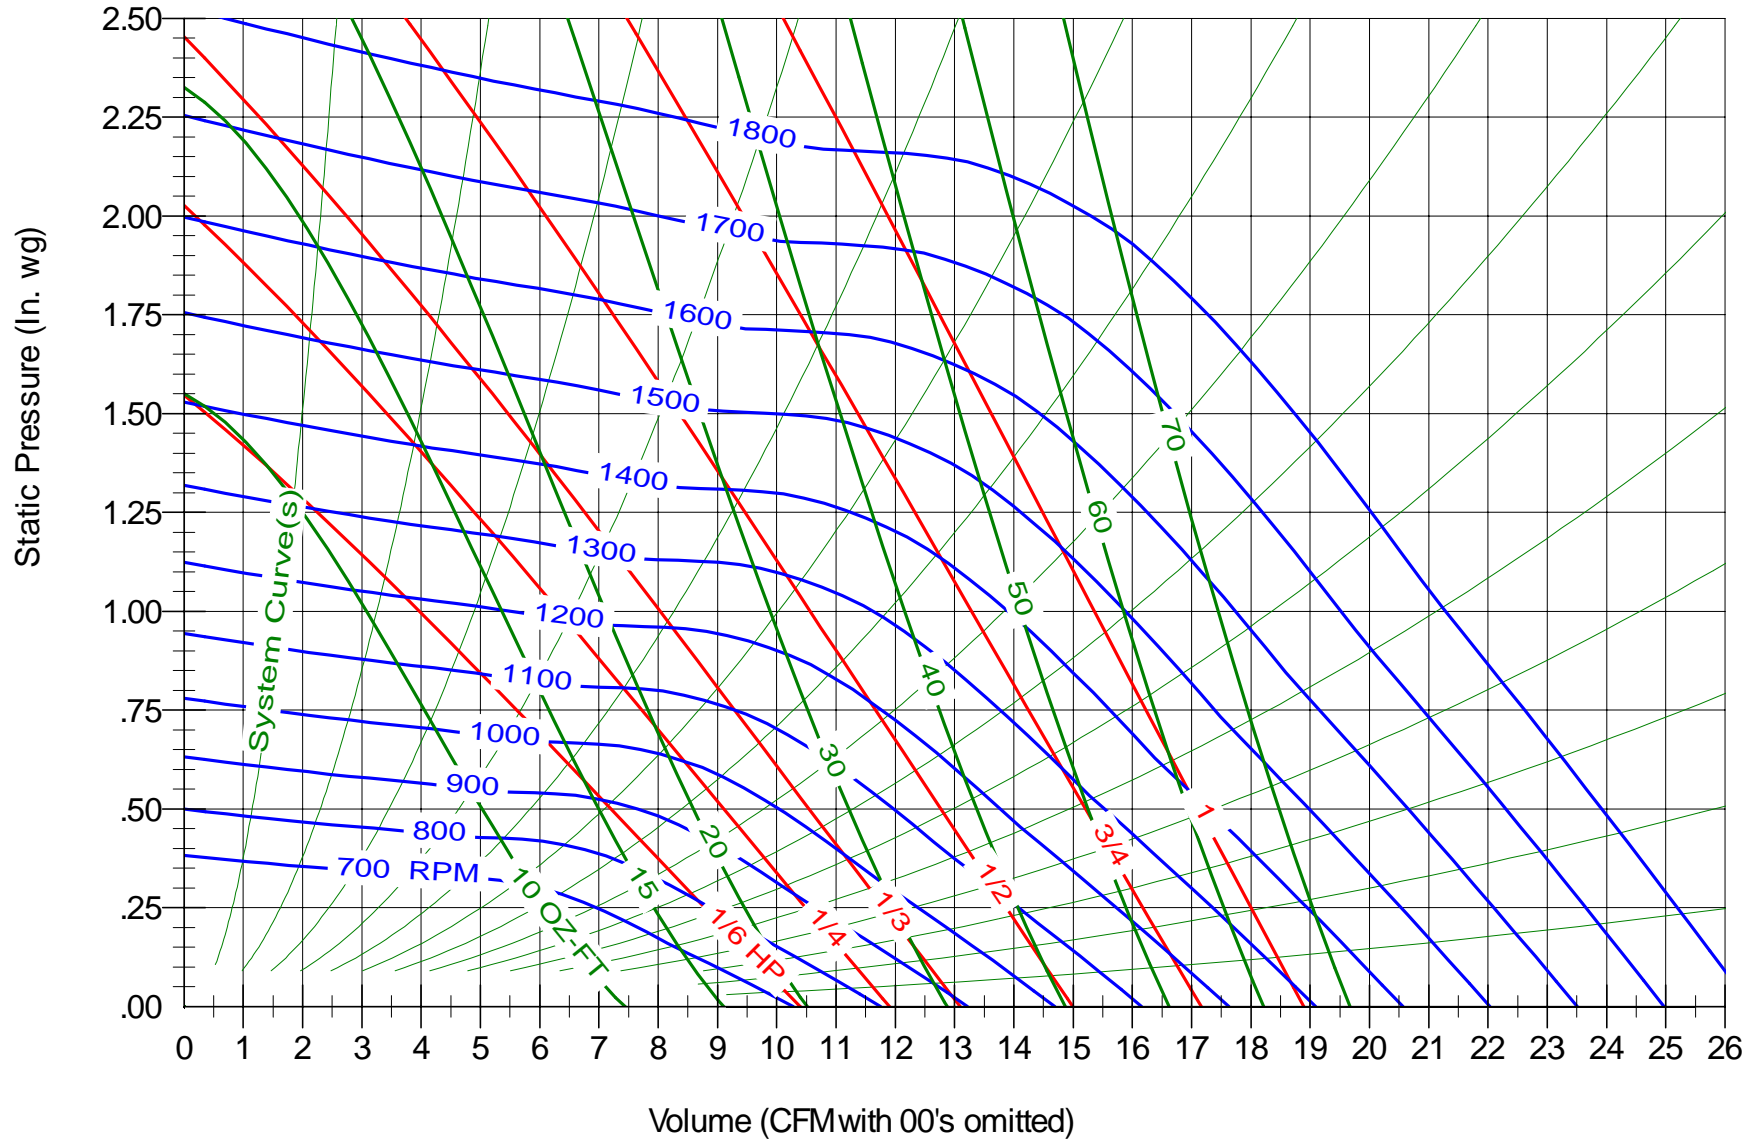

Model GT9-7DD

Bore 1/2"

Performance shown is for installation Type B: Free inlet, Ducted outlet. Power rating bhp does not include transmission losses. Performance ratings do not include the effects of appurtenances (accessories).

DELHI INDUSTRIES INC.
Delhi, Ontario
Phone: (519) 582-2440
Fax (519)582-0581
www.delhi-industries.com