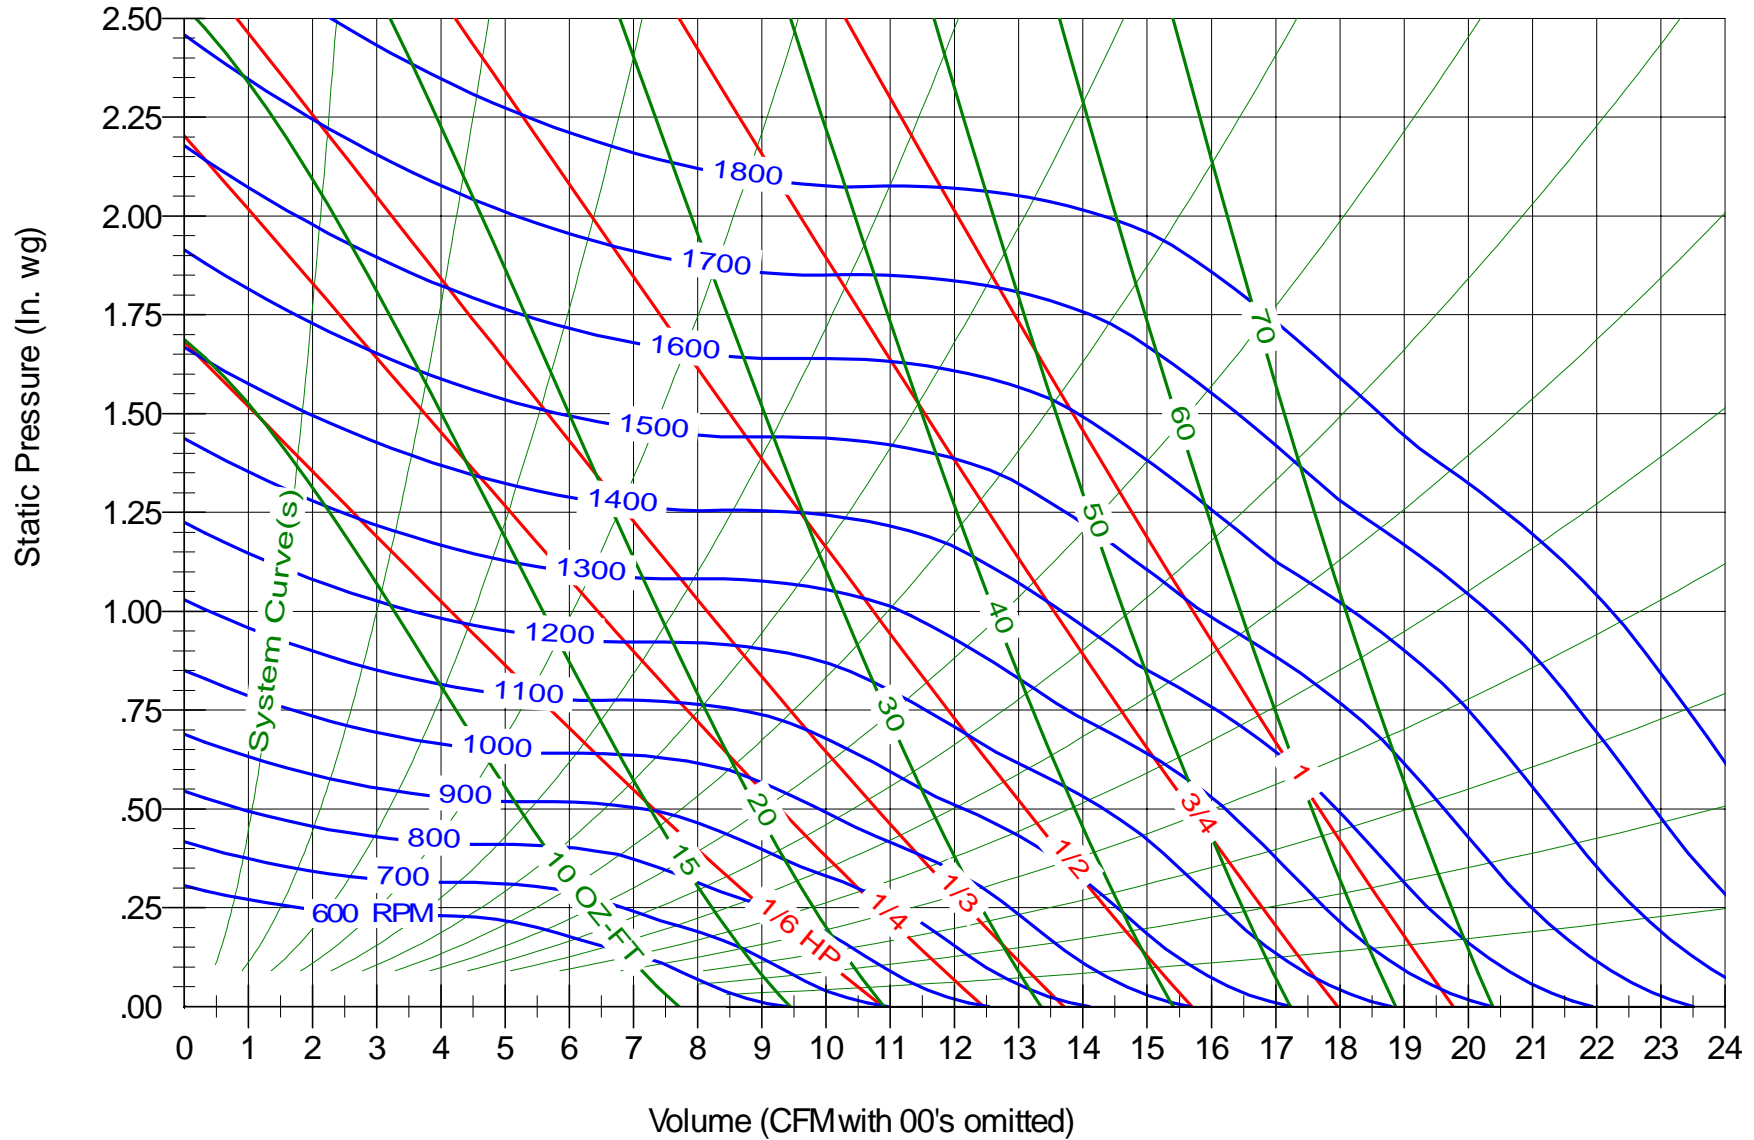

Model GT9-8DD

Bore 1/2"

Performance shown is for installation Type B: Free inlet, Ducted outlet. Power rating bhp does not include transmission losses. Performance ratings do not include the effects of appurtenances (accessories).

DELHI INDUSTRIES INC.
Delhi, Ontario
Phone: (519) 582-2440
Fax (519)582-0581
www.delhi-industries.com